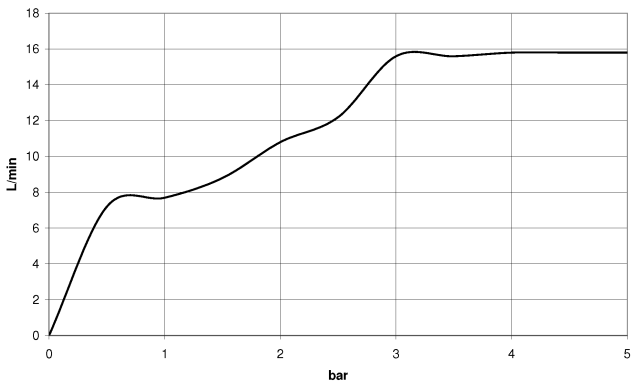

## Hand shower - Light Gold

IMO

28 016 979 Product version from 4/1/2024

- Three or five settings: COMPACT RAIN, COMPACT SOFT FLOW, COMPACT AQUAPRESSURE FLOW, max. flow rate 15 l/min (at 3 bar)
- with anti-scale system
- spray head Ø 130 mm
- 1/2" connection
- WRAS

## Hand shower - Light Gold

IMO

28 016 979 Product version from 4/1/2024

28 016 979 Product version from 4/1/2024

mm [inches]

Flow rate chart

Codes & Standards

DIN 4109