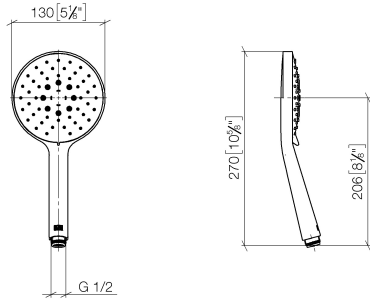

## Hand shower - Light Gold

IMO

28 016 979 Product version from 4/1/2024

- Three or five settings: COMPACT RAIN, COMPACT SOFT FLOW, COMPACT AQUAPRESSURE FLOW, max. flow rate 15 l/min (at 3 bar)
- with anti-scale system
- spray head Ø 130 mm
- 1/2" connection
- WRAS

Intrinsic protection against back flow.

Fits: IMO, LULU, MADISON, MEM, TARA, CL.1, LISSÉ, VAIA, META, CYO

	Light Gold	28 016 979-26
	Chrome	28 016 979-00 0010
	Chrome	28 016 979-00
	Brushed Platinum	28 016 979-06 0010
	Brushed Platinum	28 016 979-06
	Platinum	28 016 979-08 0010
	Platinum	28 016 979-08
	Dark Chrome	28 016 979-19
	Dark Chrome	28 016 979-19 0010
	Light Gold	28 016 979-26 0010
	Brushed Light Gold	28 016 979-27
	Brushed Light Gold	28 016 979-27 0010
	Brushed Durabrass (23kt Gold)	28 016 979-28
	Brushed Durabrass (23kt Gold)	28 016 979-28 0010
	Matte Black	28 016 979-33
	Matte Black	28 016 979-33 0010
	Brushed Bronze	28 016 979-42 0010
	Brushed Bronze	28 016 979-42
	Brushed Champagne (22kt Gold)	28 016 979-46
	Brushed Champagne (22kt Gold)	28 016 979-46 0010
	Champagne (22kt Gold)	28 016 979-47
	Champagne (22kt Gold)	28 016 979-47 0010
	Brushed Chrome	28 016 979-93
	Brushed Chrome	28 016 979-93 0010
	Brushed Dark Platinum	28 016 979-99
	Brushed Dark Platinum	28 016 979-99 0010

## Hand shower - Light Gold

IMO

28 016 979 Product version from 4/1/2024

28 016 979 Product version from 4/1/2024

mm [inches]

Flow rate chart

Codes & Standards

DIN 4109