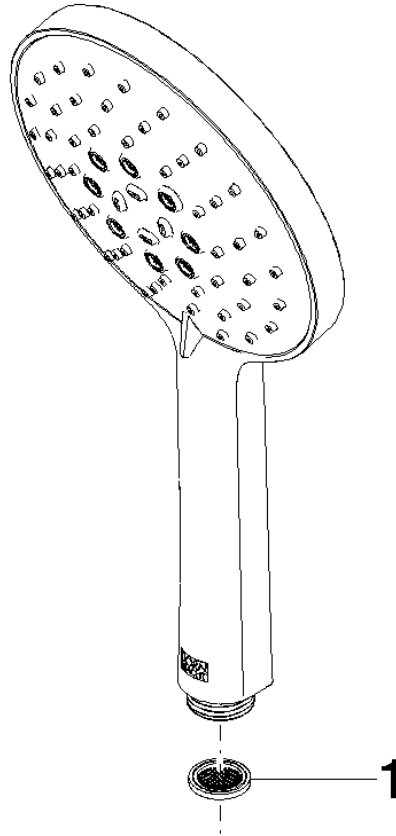

28 016 979 Product version from 4/1/2024

Parts for other finishes can be found here: [Chrome](#)

Spare parts list

No.	Item Number	Name	Quantity used	Delivery time
1	09 23 01 039 90	sieve	1	2