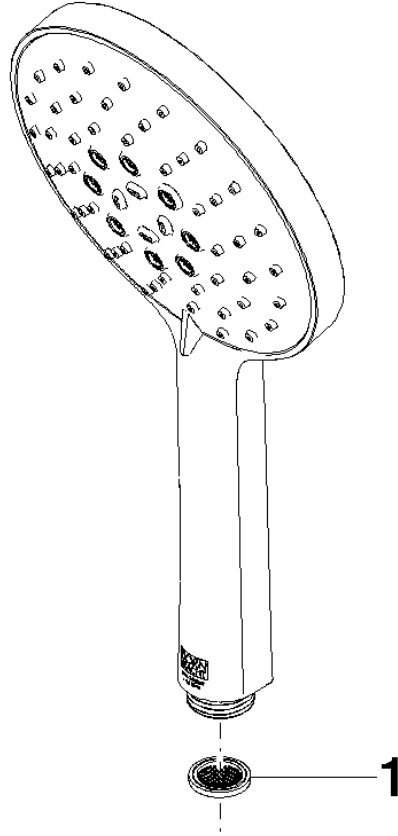

28 016 979 Product version from 4/1/2024

- Three or five settings: COMPACT RAIN, COMPACT SOFT FLOW, COMPACT AQUAPRESSURE FLOW, max. flow rate 6.8 l/min (at 3 bar)
- with anti-scale system
- spray head Ø 130 mm
- 1/2" connection
- This product can help a building meet the requirements of Green Building Rating Systems, e.g. LEED®, BREEAM®, DGNB

Hand shower FlowReduce - Matte Black

IMO

28 016 979 Product version from 4/1/2024

28 016 979 Product version from 4/1/2024

mm [inches]

Flow rate chart

Codes & Standards

DIN 4109

28 016 979 Product version from 4/1/2024

Parts for other finishes can be found here: [Chrome](#)

Spare parts list

No.	Item Number	Name	Quantity used	Delivery time
1	09 23 01 039 90	sieve	1	2