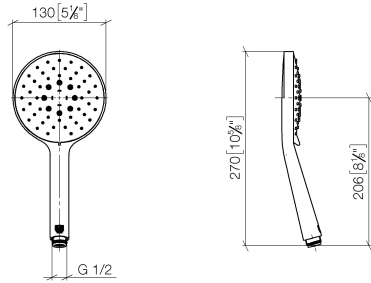

28 016 979 Product version from 4/1/2024

- Three or five settings: COMPACT RAIN, COMPACT SOFT FLOW, COMPACT AQUAPRESSURE FLOW, max. flow rate 6.8 l/min (at 3 bar)
- with anti-scale system
- spray head Ø 130 mm
- 1/2" connection
- This product can help a building meet the requirements of Green Building Rating Systems, e.g. LEED®, BREEAM®, DGNB

Intrinsic protection against back flow.

Fits: IMO, LULU, MADISON, MEM, TARA, CL.1, LISSÉ, VAIA, META, CYO

	Matte Black	28 016 979-33 0010
	Chrome	28 016 979-00 0010
	Chrome	28 016 979-00
	Brushed Platinum	28 016 979-06 0010
	Brushed Platinum	28 016 979-06
	Platinum	28 016 979-08 0010
	Platinum	28 016 979-08
	Dark Chrome	28 016 979-19
	Dark Chrome	28 016 979-19 0010
	Light Gold	28 016 979-26
	Light Gold	28 016 979-26 0010
	Brushed Light Gold	28 016 979-27
	Brushed Light Gold	28 016 979-27 0010
	Brushed Durabrass (23kt Gold)	28 016 979-28
	Brushed Durabrass (23kt Gold)	28 016 979-28 0010
	Matte Black	28 016 979-33
	Brushed Bronze	28 016 979-42 0010
	Brushed Bronze	28 016 979-42
	Brushed Champagne (22kt Gold)	28 016 979-46
	Brushed Champagne (22kt Gold)	28 016 979-46 0010
	Champagne (22kt Gold)	28 016 979-47
	Champagne (22kt Gold)	28 016 979-47 0010
	Brushed Chrome	28 016 979-93
	Brushed Chrome	28 016 979-93 0010
	Brushed Dark Platinum	28 016 979-99
	Brushed Dark Platinum	28 016 979-99 0010

Hand shower FlowReduce - Matte Black

IMO

28 016 979 Product version from 4/1/2024

28 016 979 Product version from 4/1/2024

mm [inches]

Flow rate chart

Codes & Standards

DIN 4109