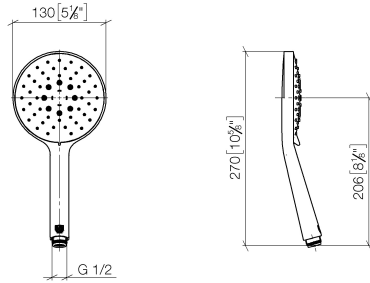

Hand shower FlowReduce - Brushed Bronze

IMO

28 016 979 Product version from 4/1/2024

- Three or five settings: COMPACT RAIN, COMPACT SOFT FLOW, COMPACT AQUAPRESSURE FLOW, max. flow rate 6.8 l/min (at 3 bar)
- with anti-scale system
- spray head Ø 130 mm
- 1/2" connection
- This product can help a building meet the requirements of Green Building Rating Systems, e.g. LEED®, BREEAM®, DGNB

Intrinsic protection against back flow.

Fits: IMO, LULU, MADISON, MEM, TARA, CL.1, LISSÉ, VAIA, META, CYO

	Brushed Bronze	28 016 979-42 0010
	Chrome	28 016 979-00 0010
	Chrome	28 016 979-00
	Brushed Platinum	28 016 979-06 0010
	Brushed Platinum	28 016 979-06
	Platinum	28 016 979-08 0010
	Platinum	28 016 979-08
	Dark Chrome	28 016 979-19
	Dark Chrome	28 016 979-19 0010
	Light Gold	28 016 979-26
	Light Gold	28 016 979-26 0010
	Brushed Light Gold	28 016 979-27
	Brushed Light Gold	28 016 979-27 0010
	Brushed Durabrass (23kt Gold)	28 016 979-28
	Brushed Durabrass (23kt Gold)	28 016 979-28 0010
	Matte Black	28 016 979-33
	Matte Black	28 016 979-33 0010
	Brushed Bronze	28 016 979-42
	Brushed Champagne (22kt Gold)	28 016 979-46
	Brushed Champagne (22kt Gold)	28 016 979-46 0010
	Champagne (22kt Gold)	28 016 979-47
	Champagne (22kt Gold)	28 016 979-47 0010
	Brushed Chrome	28 016 979-93
	Brushed Chrome	28 016 979-93 0010
	Brushed Dark Platinum	28 016 979-99
	Brushed Dark Platinum	28 016 979-99 0010

Hand shower FlowReduce - Brushed Bronze

IMO

28 016 979 Product version from 4/1/2024

28 016 979 Product version from 4/1/2024

mm [inches]

Flow rate chart

Codes & Standards

DIN 4109