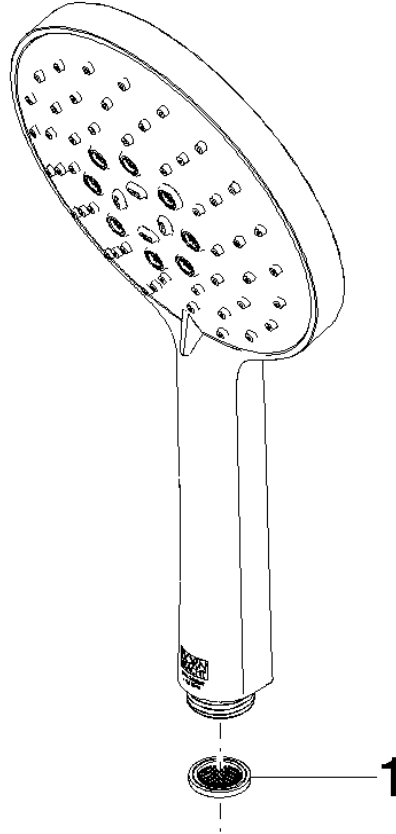

28 016 979 Product version from 4/1/2024

Parts for other finishes can be found here: [Chrome](#)

Spare parts list

No.	Item Number	Name	Quantity used	Delivery time
1	09 23 01 039 90	sieve	1	2