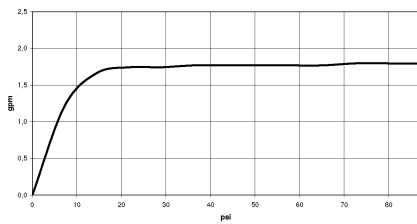

Hand shower FlowReduce - Brushed Champagne (22kt Gold)

IMO

28 016 979 Product version from 4/1/2024

- Three or five settings: COMPACT RAIN, COMPACT SOFT FLOW, COMPACT AQUAPRESSURE FLOW, max. flow rate 6.8 l/min (at 3 bar)
- with anti-scale system
- spray head Ø 130 mm
- 1/2" connection
- This product can help a building meet the requirements of Green Building Rating Systems, e.g. LEED®, BREEAM®, DGNB

Hand shower FlowReduce - Brushed Champagne (22kt Gold)

IMO

28 016 979 Product version from 4/1/2024

28 016 979 Product version from 4/1/2024

mm [inches]

Flow rate chart

Codes & Standards

DIN 4109