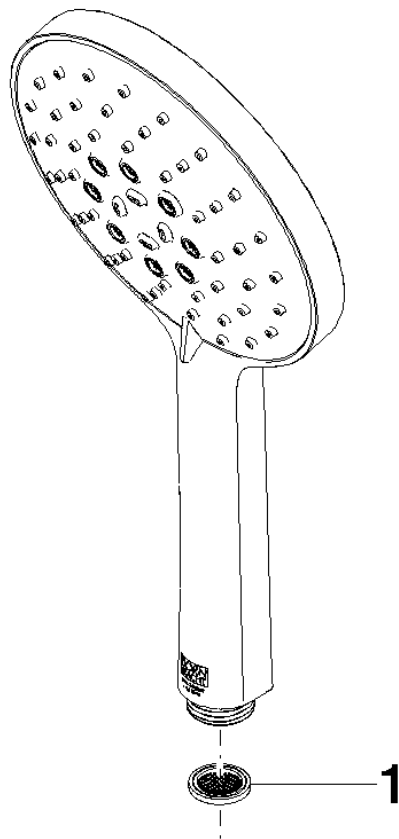

Hand shower FlowReduce - Brushed Champagne (22kt Gold)

IMO

28 016 979 Product version from 4/1/2024

- Three or five settings: COMPACT RAIN, COMPACT SOFT FLOW, COMPACT AQUAPRESSURE FLOW, max. flow rate 6.8 l/min (at 3 bar)
- with anti-scale system
- spray head Ø 130 mm
- 1/2" connection
- This product can help a building meet the requirements of Green Building Rating Systems, e.g. LEED®, BREEAM®, DGNB

Hand shower FlowReduce - Brushed Champagne (22kt Gold)

IMO

28 016 979 Product version from 4/1/2024

28 016 979 Product version from 4/1/2024

mm [inches]

Flow rate chart

Codes & Standards

DIN 4109

EN 1112

ISO 3822

Ü-Zeichen

Hand shower FlowReduce - Brushed Champagne (22kt Gold)

IMO

28 016 979 Product version from 4/1/2024

Certificates

DVGW_DW- LGA_29
6517DN0

28 016 979 Product version from 4/1/2024

Parts for other finishes can be found here: [Chrome](#)

Spare parts list

No.	Item Number	Name	Quantity used	Delivery time
1	09 23 01 039 90	sieve	1	2