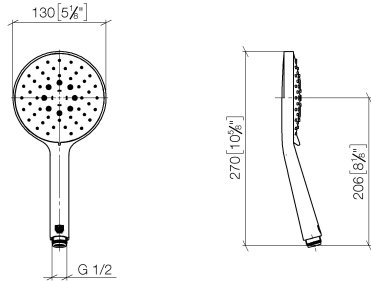

Hand shower FlowReduce - Brushed Champagne (22kt Gold)

IMO

28 016 979 Product version from 4/1/2024

- Three or five settings: COMPACT RAIN, COMPACT SOFT FLOW, COMPACT AQUAPRESSURE FLOW, max. flow rate 6.8 l/min (at 3 bar)
- with anti-scale system
- spray head Ø 130 mm
- 1/2" connection
- This product can help a building meet the requirements of Green Building Rating Systems, e.g. LEED®, BREEAM®, DGNB

Intrinsic protection against back flow.

Fits: IMO, LULU, MADISON, MEM, TARA, CL.1, LISSÉ, VAIA, META, CYO

	Brushed Champagne (22kt Gold)	28 016 979-46 0010
	Chrome	28 016 979-00 0010
	Chrome	28 016 979-00
	Brushed Platinum	28 016 979-06 0010
	Brushed Platinum	28 016 979-06
	Platinum	28 016 979-08 0010
	Platinum	28 016 979-08
	Dark Chrome	28 016 979-19
	Dark Chrome	28 016 979-19 0010
	Light Gold	28 016 979-26
	Light Gold	28 016 979-26 0010
	Brushed Light Gold	28 016 979-27
	Brushed Light Gold	28 016 979-27 0010
	Brushed Durabrass (23kt Gold)	28 016 979-28
	Brushed Durabrass (23kt Gold)	28 016 979-28 0010
	Matte Black	28 016 979-33
	Matte Black	28 016 979-33 0010
	Brushed Bronze	28 016 979-42 0010
	Brushed Bronze	28 016 979-42
	Brushed Champagne (22kt Gold)	28 016 979-46
	Champagne (22kt Gold)	28 016 979-47
	Champagne (22kt Gold)	28 016 979-47 0010
	Brushed Chrome	28 016 979-93
	Brushed Chrome	28 016 979-93 0010
	Brushed Dark Platinum	28 016 979-99
	Brushed Dark Platinum	28 016 979-99 0010

Hand shower FlowReduce - Brushed Champagne (22kt Gold)

IMO

28 016 979 Product version from 4/1/2024

28 016 979 Product version from 4/1/2024

mm [inches]

Flow rate chart

Codes & Standards

DIN 4109