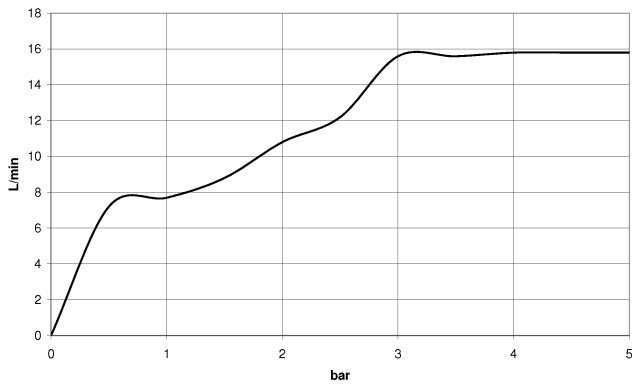

28 017 979 Product version from 4/1/2024

- COMPACT RAIN, max. flow rate 15 l/min (at 3 bar)
- with anti-scale system
- spray head Ø 130 mm
- 1/2" connection
- WRAS

Intrinsic protection against back flow.

Fits: IMO, LULU, MADISON, MEM, TARA, CL.1, LISSÉ, VAIA, META, CYO

	Platinum	28 017 979-08
	Chrome	28 017 979-00
	Brushed Platinum	28 017 979-06
	Dark Chrome	28 017 979-19
	Light Gold	28 017 979-26
	Brushed Light Gold	28 017 979-27
	Brushed Durabronze (23kt Gold)	28 017 979-28
	Matte Black	28 017 979-33
	Brushed Bronze	28 017 979-42
	Brushed Champagne (22kt Gold)	28 017 979-46
	Champagne (22kt Gold)	28 017 979-47
	Brushed Chrome	28 017 979-93
	Brushed Dark Platinum	28 017 979-99

28 017 979 Product version from 4/1/2024

mm [inches]

Flow rate chart

Codes & Standards

DIN 4109

EN 1112

ISO 3822

Scottish Water  
Byelaws