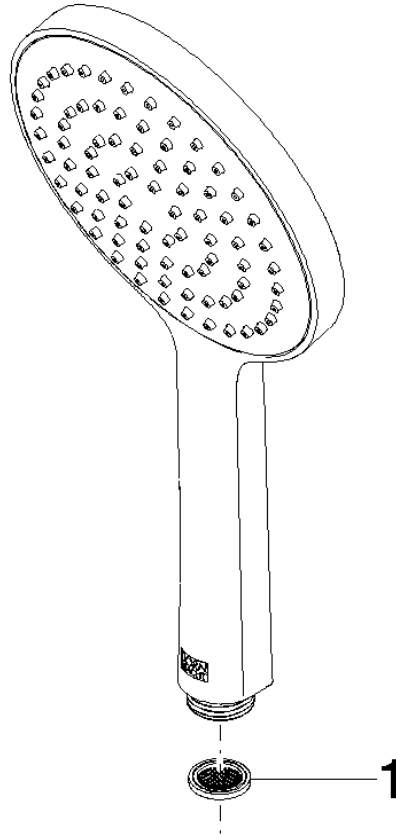

28 017 979 Product version from 4/1/2024

- COMPACT RAIN, max. flow rate 15 l/min (at 3 bar)
- with anti-scale system
- spray head Ø 130 mm
- 1/2" connection
- WRAS

Intrinsic protection against back flow.

Fits: IMO, LULU, MADISON, MEM, TARA, CL.1, LISSÉ, VAIA, META, CYO

	Platinum	28 017 979-08
	Chrome	28 017 979-00
	Brushed Platinum	28 017 979-06
	Dark Chrome	28 017 979-19
	Light Gold	28 017 979-26
	Brushed Light Gold	28 017 979-27
	Brushed Durabronze (23kt Gold)	28 017 979-28
	Matte Black	28 017 979-33
	Brushed Bronze	28 017 979-42
	Brushed Champagne (22kt Gold)	28 017 979-46
	Champagne (22kt Gold)	28 017 979-47
	Brushed Chrome	28 017 979-93
	Brushed Dark Platinum	28 017 979-99

## Hand shower - Platinum

IMO

28 017 979 Product version from 4/1/2024

### Certificates

DVGW\_DW-  
6517DN0

LGA\_29

WRAS\_2009

28 017 979 Product version from 4/1/2024

Parts for other finishes can be found here: [Chrome](#)

Spare parts list

No.	Item Number	Name	Quantity used	Delivery time
1	09 23 01 039 90	sieve	1	2