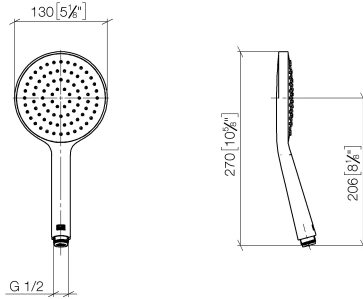

28 017 979 Product version from 4/1/2024

- COMPACT RAIN, max. flow rate 15 l/min (at 3 bar)
- with anti-scale system
- spray head Ø 130 mm
- 1/2" connection
- WRAS

Intrinsic protection against back flow.

Fits: IMO, LULU, MADISON, MEM, TARA, CL.1, LISSÉ, VAIA, META, CYO

	Platinum	28 017 979-08
	Chrome	28 017 979-00
	Brushed Platinum	28 017 979-06
	Dark Chrome	28 017 979-19
	Light Gold	28 017 979-26
	Brushed Light Gold	28 017 979-27
	Brushed Durabronze (23kt Gold)	28 017 979-28
	Matte Black	28 017 979-33
	Brushed Bronze	28 017 979-42
	Brushed Champagne (22kt Gold)	28 017 979-46
	Champagne (22kt Gold)	28 017 979-47
	Brushed Chrome	28 017 979-93
	Brushed Dark Platinum	28 017 979-99

28 017 979 Product version from 4/1/2024

mm [inches]

Flow rate chart

Codes & Standards

DIN 4109

EN 1112

ISO 3822

Scottish Water  
Byelaws