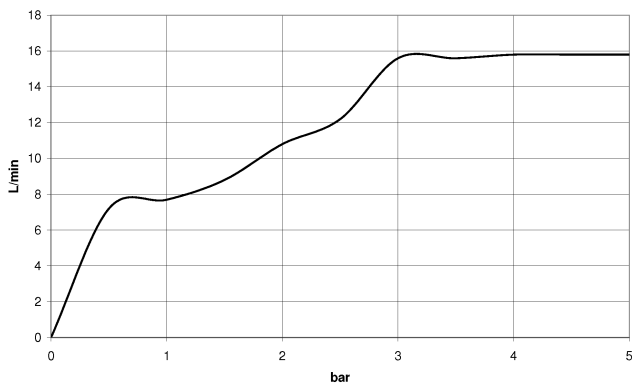

Hand shower - Brushed Champagne (22kt Gold)

28 017 979 Product version from 4/1/2024

- COMPACT RAIN, max. flow rate 15 l/min (at 3 bar)
- with anti-scale system
- spray head Ø 130 mm
- 1/2" connection
- WRAS

Intrinsic protection against back flow.

	Brushed Champagne (22kt Gold)	28 017 979-46
	Chrome	28 017 979-00
	Brushed Platinum	28 017 979-06
	Platinum	28 017 979-08
	Dark Chrome	28 017 979-19
	Light Gold	28 017 979-26
	Brushed Light Gold	28 017 979-27
	Brushed Durabrass (23kt Gold)	28 017 979-28
	Matte Black	28 017 979-33
	Brushed Bronze	28 017 979-42
	Champagne (22kt Gold)	28 017 979-47
	Brushed Chrome	28 017 979-93
	Brushed Dark Platinum	28 017 979-99

Hand shower - Brushed Champagne (22kt Gold)

28 017 979 Product version from 4/1/2024

mm [inches]

Flow rate chart

Codes & Standards

DIN 4109

EN 1112

ISO 3822