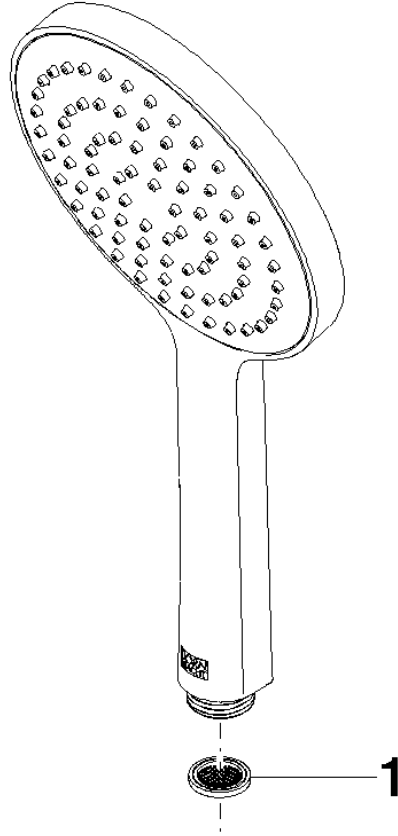

Hand shower - Brushed Champagne (22kt Gold)

28 017 979 Product version from 4/1/2024

Parts for other finishes can be found here: [Chrome](#)

Spare parts list

No.	Item Number	Name	Quantity used	Delivery time
1	09 23 01 039 90	sieve	1	2