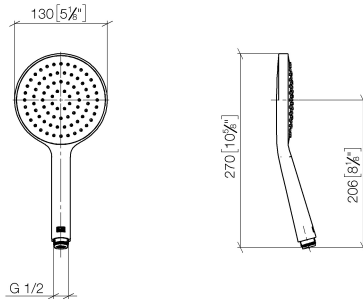

Hand shower - Brushed Champagne (22kt Gold)

28 017 979 Product version from 4/1/2024

- COMPACT RAIN, max. flow rate 15 l/min (at 3 bar)
- with anti-scale system
- spray head Ø 130 mm
- 1/2" connection
- WRAS

Intrinsic protection against back flow.

	Brushed Champagne (22kt Gold)	28 017 979-46
	Chrome	28 017 979-00
	Brushed Platinum	28 017 979-06
	Platinum	28 017 979-08
	Dark Chrome	28 017 979-19
	Light Gold	28 017 979-26
	Brushed Light Gold	28 017 979-27
	Brushed Durabrass (23kt Gold)	28 017 979-28
	Matte Black	28 017 979-33
	Brushed Bronze	28 017 979-42
	Champagne (22kt Gold)	28 017 979-47
	Brushed Chrome	28 017 979-93
	Brushed Dark Platinum	28 017 979-99

Hand shower - Brushed Champagne (22kt Gold)

28 017 979 Product version from 4/1/2024

mm [inches]

Flow rate chart

Codes & Standards

DIN 4109

EN 1112

ISO 3822

Ü-Zeichen

Hand shower - Brushed Champagne (22kt Gold)

28 017 979 Product version from 4/1/2024

Certificates

DVGW_DW- LGA_29
6517DN0

Hand shower - Brushed Champagne (22kt Gold)

28 017 979 Product version from 4/1/2024