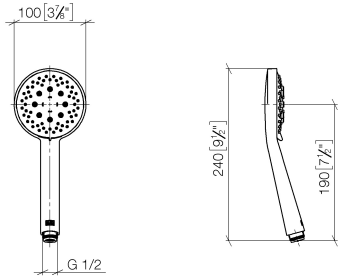

## Hand shower - Brushed Platinum

IMO

28 018 979 Product version from 4/1/2024

- Three or five settings: COMPACT RAIN, COMPACT SOFT FLOW, COMPACT AQUAPRESSURE FLOW, max. flow rate 15 l/min (at 3 bar)
- with anti-scale system
- spray head Ø 100mm
- 1/2" connection
- WRAS
- Function from: 7 l/min

Intrinsic protection against back flow.

Fits: IMO, LULU, MADISON, MEM, TARA, CL.1, LISSÉ, VAIA, META, CYO

	Brushed Platinum	28 018 979-06
	Chrome	28 018 979-00
	Chrome	28 018 979-00 0010
	Brushed Platinum	28 018 979-06 0010
	Platinum	28 018 979-08
	Platinum	28 018 979-08 0010
	Dark Chrome	28 018 979-19
	Dark Chrome	28 018 979-19 0010
	Light Gold	28 018 979-26 0010
	Light Gold	28 018 979-26
	Brushed Light Gold	28 018 979-27 0010
	Brushed Light Gold	28 018 979-27
	Brushed Durabrass (23kt Gold)	28 018 979-28
	Brushed Durabrass (23kt Gold)	28 018 979-28 0010
	Matte Black	28 018 979-33
	Matte Black	28 018 979-33 0010
	Brushed Bronze	28 018 979-42 0010
	Brushed Bronze	28 018 979-42
	Brushed Dark Bronze	28 018 979-43 0010
	Brushed Champagne (22kt Gold)	28 018 979-46
	Brushed Champagne (22kt Gold)	28 018 979-46 0010
	Champagne (22kt Gold)	28 018 979-47
	Champagne (22kt Gold)	28 018 979-47 0010
	Brushed Chrome	28 018 979-93
	Brushed Chrome	28 018 979-93 0010
	Brushed Dark Platinum	28 018 979-99

# Hand shower - Brushed Platinum

IMO

28 018 979 Product version from 4/1/2024

28 018 979-99 0010

28 018 979 Product version from 4/1/2024

mm [inches]

Flow rate chart

Codes & Standards