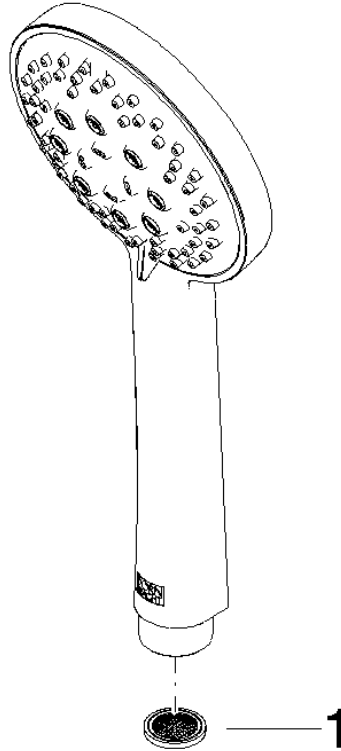

## Hand shower - Brushed Platinum

IMO

28 018 979 Product version from 4/1/2024

- Three or five settings: COMPACT RAIN, COMPACT SOFT FLOW, COMPACT AQUAPRESSURE FLOW, max. flow rate 15 l/min (at 3 bar)
- with anti-scale system
- spray head Ø 100mm
- 1/2" connection
- WRAS
- Function from: 7 l/min

# Hand shower - Brushed Platinum

IMO

28 018 979 Product version from 4/1/2024

28 018 979-99 0010

28 018 979 Product version from 4/1/2024

mm [inches]

Flow rate chart

Codes & Standards

## Hand shower - Brushed Platinum

IMO

28 018 979 Product version from 4/1/2024

### Certificates

LGA\_29

DVGW\_DW-  
6517DN0

WRAS\_2210

28 018 979 Product version from 4/1/2024

Parts for other finishes can be found here: [Chrome](#)

Spare parts list

No.	Item Number	Name	Quantity used	Delivery time
1	09 23 01 039 90	sieve	1	2