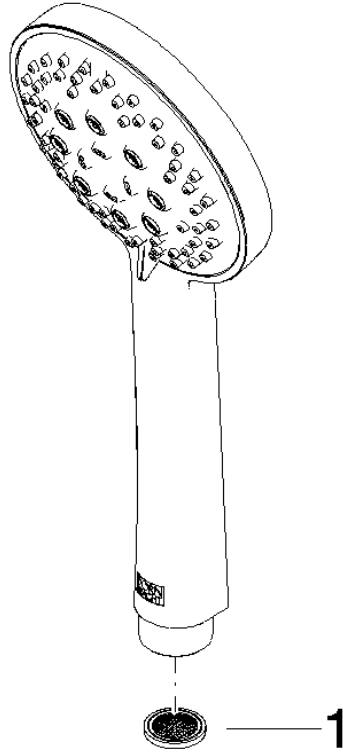

## Hand shower - Dark Chrome

28 018 979 Product version from 4/1/2024

- Three or five settings: COMPACT RAIN, COMPACT SOFT FLOW, COMPACT AQUAPRESSURE FLOW, max. flow rate 15 l/min (at 3 bar)
- with anti-scale system
- spray head Ø 100mm
- 1/2" connection
- WRAS
- Function from: 7 l/min

## Hand shower - Dark Chrome

28 018 979 Product version from 4/1/2024

mm [inches]

## Hand shower - Dark Chrome

---

28 018 979 Product version from 4/1/2024

## Hand shower - Dark Chrome

28 018 979 Product version from 4/1/2024

Parts for other  
finishes can be found  
here: [Chrome](#)