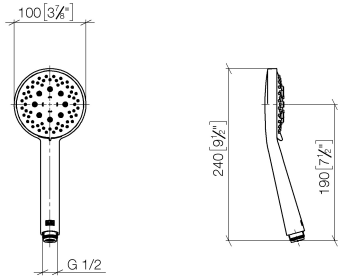

## Hand shower - Dark Chrome

28 018 979 Product version from 4/1/2024

- Three or five settings: COMPACT RAIN, COMPACT SOFT FLOW, COMPACT AQUAPRESSURE FLOW, max. flow rate 15 l/min (at 3 bar)
- with anti-scale system
- spray head Ø 100mm
- 1/2" connection
- WRAS
- Function from: 7 l/min

## Hand shower - Dark Chrome

28 018 979 Product version from 4/1/2024

mm [inches]