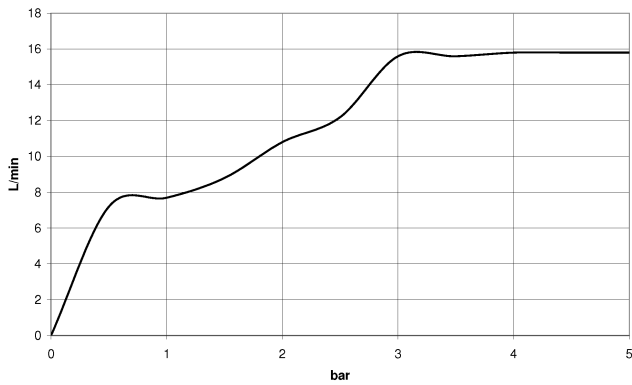

## Hand shower - Dark Chrome

28 018 979 Product version from 4/1/2024

- Three or five settings: COMPACT RAIN, COMPACT SOFT FLOW, COMPACT AQUAPRESSURE FLOW, max. flow rate 15 l/min (at 3 bar)
- with anti-scale system
- spray head Ø 100mm
- 1/2" connection
- WRAS
- Function from: 7 l/min

### Flow rate chart