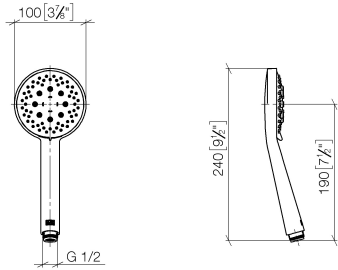

Hand shower FlowReduce - Light Gold

IMO

28 018 979

- Three or five settings: COMPACT RAIN, COMPACT SOFT FLOW, COMPACT AQUAPRESSURE FLOW, max. flow rate 6.8 l/min (at 3 bar)
- with anti-scale system
- spray head Ø 100mm
- 1/2" connection
- Function from: 6 l/min
- This product can help a building meet the requirements of Green Building Rating Systems, e.g. LEED®, BREEAM®, DGNB

Intrinsic protection against back flow.

Fits: IMO, LULU, MADISON, MEM, TARA, CL.1, LISSÉ, VAIA, META, CYO

	Light Gold	28 018 979-26 0010
	Chrome	28 018 979-00
	Chrome	28 018 979-00 0010
	Brushed Platinum	28 018 979-06
	Brushed Platinum	28 018 979-06 0010
	Platinum	28 018 979-08
	Platinum	28 018 979-08 0010
	Dark Chrome	28 018 979-19
	Dark Chrome	28 018 979-19 0010
	Light Gold	28 018 979-26
	Brushed Light Gold	28 018 979-27 0010
	Brushed Light Gold	28 018 979-27
	Brushed Durabrass (23kt Gold)	28 018 979-28
	Brushed Durabrass (23kt Gold)	28 018 979-28 0010
	Matte Black	28 018 979-33
	Matte Black	28 018 979-33 0010
	Brushed Bronze	28 018 979-42 0010
	Brushed Bronze	28 018 979-42
	Brushed Dark Bronze	28 018 979-43 0010
	Brushed Champagne (22kt Gold)	28 018 979-46
	Brushed Champagne (22kt Gold)	28 018 979-46 0010
	Champagne (22kt Gold)	28 018 979-47
	Champagne (22kt Gold)	28 018 979-47 0010
	Brushed Chrome	28 018 979-93
	Brushed Chrome	28 018 979-93 0010
	Brushed Dark Platinum	28 018 979-99

Hand shower FlowReduce - Light Gold

IMO

28 018 979

28 018 979-99 0010

28 018 979

mm [inches]

Flow rate chart

Codes & Standards