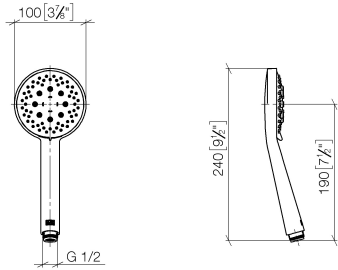

Hand shower FlowReduce - Brushed Light Gold

IMO

28 018 979

- Three or five settings: COMPACT RAIN, COMPACT SOFT FLOW, COMPACT AQUAPRESSURE FLOW, max. flow rate 6.8 l/min (at 3 bar)
- with anti-scale system
- spray head Ø 100mm
- 1/2" connection
- Function from: 6 l/min
- This product can help a building meet the requirements of Green Building Rating Systems, e.g. LEED®, BREEAM®, DGNB

Intrinsic protection against back flow.

Fits: IMO, LULU, MADISON, MEM, TARA, CL.1, LISSÉ, VAIA, META, CYO

	Brushed Light Gold	28 018 979-27 0010
	Chrome	28 018 979-00
	Chrome	28 018 979-00 0010
	Brushed Platinum	28 018 979-06
	Brushed Platinum	28 018 979-06 0010
	Platinum	28 018 979-08
	Platinum	28 018 979-08 0010
	Dark Chrome	28 018 979-19
	Dark Chrome	28 018 979-19 0010
	Light Gold	28 018 979-26 0010
	Light Gold	28 018 979-26
	Brushed Light Gold	28 018 979-27
	Brushed Durabrass (23kt Gold)	28 018 979-28
	Brushed Durabrass (23kt Gold)	28 018 979-28 0010
	Matte Black	28 018 979-33
	Matte Black	28 018 979-33 0010
	Brushed Bronze	28 018 979-42 0010
	Brushed Bronze	28 018 979-42
	Brushed Dark Bronze	28 018 979-43 0010
	Brushed Champagne (22kt Gold)	28 018 979-46
	Brushed Champagne (22kt Gold)	28 018 979-46 0010
	Champagne (22kt Gold)	28 018 979-47
	Champagne (22kt Gold)	28 018 979-47 0010
	Brushed Chrome	28 018 979-93
	Brushed Chrome	28 018 979-93 0010
	Brushed Dark Platinum	28 018 979-99

Hand shower FlowReduce - Brushed Light Gold

IMO

28 018 979

Brushed Dark
Platinum

28 018 979-99 0010

28 018 979

mm [inches]

Flow rate chart