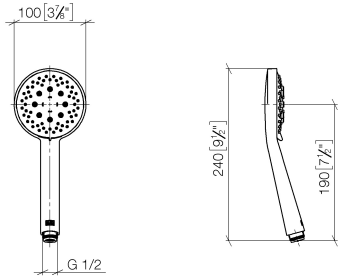

Hand shower - Brushed Durabrass (23kt Gold)

IMO

28 018 979 Product version from 4/1/2024

- Three or five settings: COMPACT RAIN, COMPACT SOFT FLOW, COMPACT AQUAPRESSURE FLOW, max. flow rate 15 l/min (at 3 bar)
- with anti-scale system
- spray head Ø 100mm
- 1/2" connection
- WRAS
- Function from: 7 l/min

Intrinsic protection against back flow.

Fits: IMO, LULU, MADISON, MEM, TARA, CL.1, LISSÉ, VAIA, META, CYO

	Brushed Durabrass (23kt Gold)	28 018 979-28
	Chrome	28 018 979-00
	Chrome	28 018 979-00 0010
	Brushed Platinum	28 018 979-06
	Brushed Platinum	28 018 979-06 0010
	Platinum	28 018 979-08
	Platinum	28 018 979-08 0010
	Dark Chrome	28 018 979-19
	Dark Chrome	28 018 979-19 0010
	Light Gold	28 018 979-26 0010
	Light Gold	28 018 979-26
	Brushed Light Gold	28 018 979-27 0010
	Brushed Light Gold	28 018 979-27
	Brushed Durabrass (23kt Gold)	28 018 979-28 0010
	Matte Black	28 018 979-33
	Matte Black	28 018 979-33 0010
	Brushed Bronze	28 018 979-42 0010
	Brushed Bronze	28 018 979-42
	Brushed Dark Bronze	28 018 979-43 0010
	Brushed Champagne (22kt Gold)	28 018 979-46
	Brushed Champagne (22kt Gold)	28 018 979-46 0010
	Champagne (22kt Gold)	28 018 979-47
	Champagne (22kt Gold)	28 018 979-47 0010
	Brushed Chrome	28 018 979-93
	Brushed Chrome	28 018 979-93 0010
	Brushed Dark Platinum	28 018 979-99

Hand shower - Brushed Durabronz (23kt Gold)

IMO

28 018 979 Product version from 4/1/2024

28 018 979-99 0010

28 018 979 Product version from 4/1/2024

mm [inches]

Flow rate chart

Codes & Standards