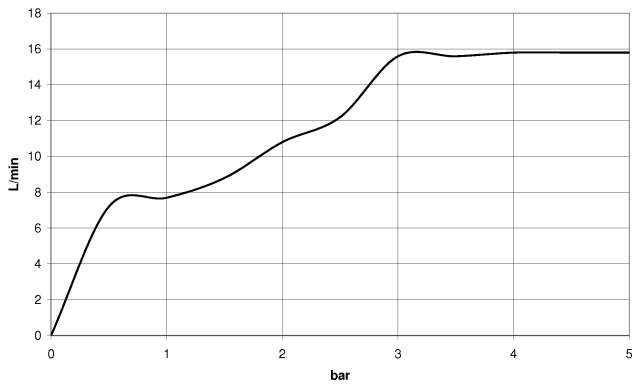

Hand shower - Brushed Durabrass (23kt Gold)

IMO

28 018 979 Product version from 4/1/2024

- Three or five settings: COMPACT RAIN, COMPACT SOFT FLOW, COMPACT AQUAPRESSURE FLOW, max. flow rate 15 l/min (at 3 bar)
- with anti-scale system
- spray head Ø 100mm
- 1/2" connection
- WRAS
- Function from: 7 l/min

Hand shower - Brushed Durabronz (23kt Gold)

IMO

28 018 979 Product version from 4/1/2024

28 018 979-99 0010

28 018 979 Product version from 4/1/2024

mm [inches]

Flow rate chart

Codes & Standards