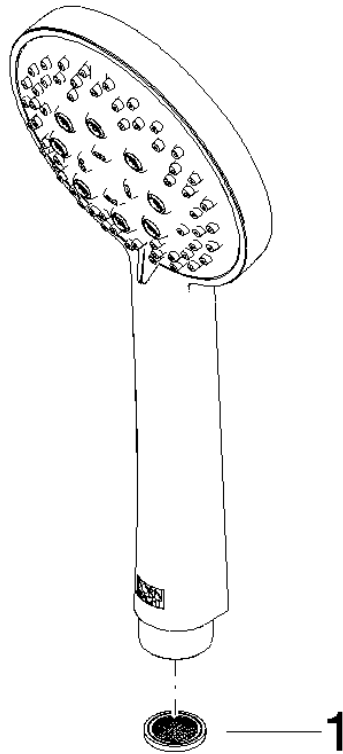

Hand shower - Brushed Durabrass (23kt Gold)

IMO

28 018 979 Product version from 4/1/2024

- Three or five settings: COMPACT RAIN, COMPACT SOFT FLOW, COMPACT AQUAPRESSURE FLOW, max. flow rate 15 l/min (at 3 bar)
- with anti-scale system
- spray head Ø 100mm
- 1/2" connection
- WRAS
- Function from: 7 l/min

Hand shower - Brushed Durabronz (23kt Gold)

IMO

28 018 979 Product version from 4/1/2024

28 018 979-99 0010

28 018 979 Product version from 4/1/2024

mm [inches]

Flow rate chart

Codes & Standards

DIN 4109

EN 1112

ISO 3822

Scottish Water
Byelaws

UK Water Supply
Regulations

Ü-Zeichen

Hand shower - Brushed Durabronz (23kt Gold)

IMO

28 018 979 Product version from 4/1/2024

Certificates

LGA_29

DVGW_DW-
6517DN0

WRAS_2210

28 018 979 Product version from 4/1/2024

Parts for other finishes can be found here: [Chrome](#)

Spare parts list