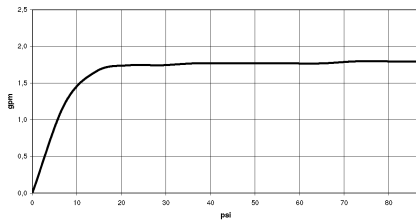

## Hand shower FlowReduce - Brushed Dark Bronze

---

28 018 979

mm [inches]

### Flow rate chart

---