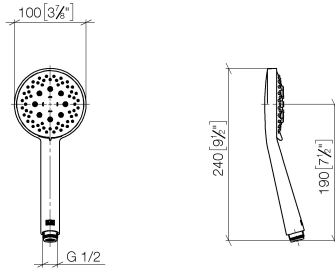

## Hand shower FlowReduce - Brushed Dark Bronze

28 018 979

- Three or five settings: COMPACT RAIN, COMPACT SOFT FLOW, COMPACT AQUAPRESSURE FLOW, max. flow rate 6.8 l/min (at 3 bar)
- with anti-scale system
- spray head Ø 100mm
- 1/2" connection
- Function from: 6 l/min
- This product can help a building meet the requirements of Green Building Rating Systems, e.g. LEED®, BREEAM®, DGNB

## Hand shower FlowReduce - Brushed Dark Bronze

---

28 018 979

Brushed Dark  
Platinum

28 018 979-99 0010

---

## Hand shower FlowReduce - Brushed Dark Bronze

---

28 018 979

mm [inches]