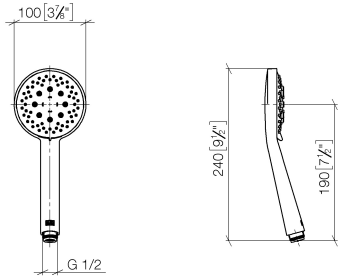

Hand shower - Brushed Champagne (22kt Gold)

IMO

28 018 979 Product version from 4/1/2024

- Three or five settings: COMPACT RAIN, COMPACT SOFT FLOW, COMPACT AQUAPRESSURE FLOW, max. flow rate 15 l/min (at 3 bar)
- with anti-scale system
- spray head Ø 100mm
- 1/2" connection
- WRAS
- Function from: 7 l/min

Intrinsic protection against back flow.

Fits: IMO, LULU, MADISON, MEM, TARA, CL.1, LISSÉ, VAIA, META, CYO

	Brushed Champagne (22kt Gold)	28 018 979-46
	Chrome	28 018 979-00
	Chrome	28 018 979-00 0010
	Brushed Platinum	28 018 979-06
	Brushed Platinum	28 018 979-06 0010
	Platinum	28 018 979-08
	Platinum	28 018 979-08 0010
	Dark Chrome	28 018 979-19
	Dark Chrome	28 018 979-19 0010
	Light Gold	28 018 979-26 0010
	Light Gold	28 018 979-26
	Brushed Light Gold	28 018 979-27 0010
	Brushed Light Gold	28 018 979-27
	Brushed Durabrass (23kt Gold)	28 018 979-28
	Brushed Durabrass (23kt Gold)	28 018 979-28 0010
	Matte Black	28 018 979-33
	Matte Black	28 018 979-33 0010
	Brushed Bronze	28 018 979-42 0010
	Brushed Bronze	28 018 979-42
	Brushed Dark Bronze	28 018 979-43 0010
	Brushed Champagne (22kt Gold)	28 018 979-46 0010
	Champagne (22kt Gold)	28 018 979-47
	Champagne (22kt Gold)	28 018 979-47 0010
	Brushed Chrome	28 018 979-93
	Brushed Chrome	28 018 979-93 0010
	Brushed Dark Platinum	28 018 979-99

Hand shower - Brushed Champagne (22kt Gold)

IMO

28 018 979 Product version from 4/1/2024

28 018 979-99 0010

28 018 979 Product version from 4/1/2024

mm [inches]

Flow rate chart

Codes & Standards

DIN 4109

EN 1112

ISO 3822

Scottish Water
Byelaws

UK Water Supply
Regulations

Ü-Zeichen

Hand shower - Brushed Champagne (22kt Gold)

IMO