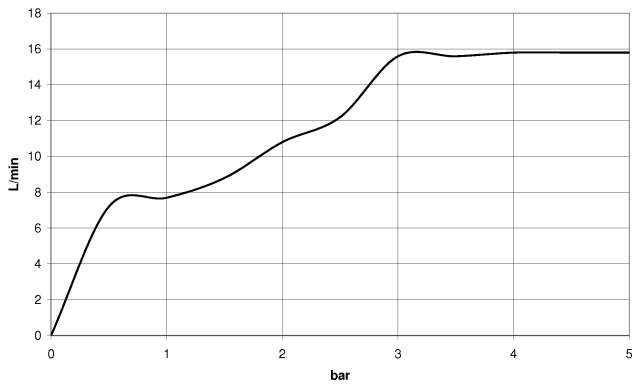

Hand shower - Brushed Champagne (22kt Gold)

IMO

28 018 979 Product version from 4/1/2024

- Three or five settings: COMPACT RAIN, COMPACT SOFT FLOW, COMPACT AQUAPRESSURE FLOW, max. flow rate 15 l/min (at 3 bar)
- with anti-scale system
- spray head Ø 100mm
- 1/2" connection
- WRAS
- Function from: 7 l/min

Hand shower - Brushed Champagne (22kt Gold)

IMO

28 018 979 Product version from 4/1/2024

28 018 979-99 0010

28 018 979 Product version from 4/1/2024

mm [inches]

Flow rate chart

Codes & Standards