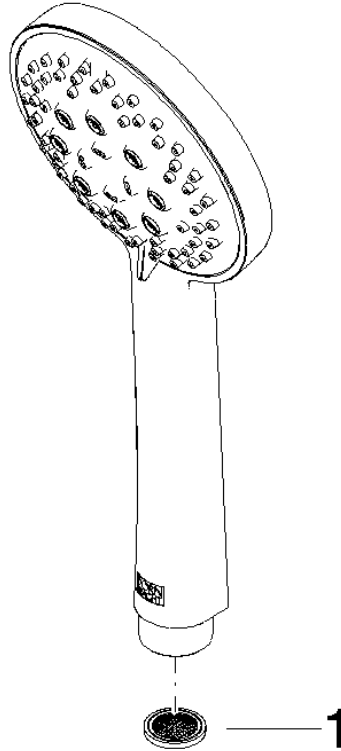

Hand shower - Brushed Champagne (22kt Gold)

IMO

28 018 979 Product version from 4/1/2024

- Three or five settings: COMPACT RAIN, COMPACT SOFT FLOW, COMPACT AQUAPRESSURE FLOW, max. flow rate 15 l/min (at 3 bar)
- with anti-scale system
- spray head Ø 100mm
- 1/2" connection
- WRAS
- Function from: 7 l/min

Hand shower - Brushed Champagne (22kt Gold)

IMO

28 018 979 Product version from 4/1/2024

28 018 979-99 0010

28 018 979 Product version from 4/1/2024

mm [inches]

Flow rate chart

Codes & Standards

DIN 4109

EN 1112

ISO 3822

Scottish Water
Byelaws

UK Water Supply
Regulations

Ü-Zeichen

Hand shower - Brushed Champagne (22kt Gold)

IMO

28 018 979 Product version from 4/1/2024

Certificates

LGA_29

DVGW_DW-
6517DN0

WRAS_2210

28 018 979 Product version from 4/1/2024

Parts for other finishes can be found here: [Chrome](#)

Spare parts list