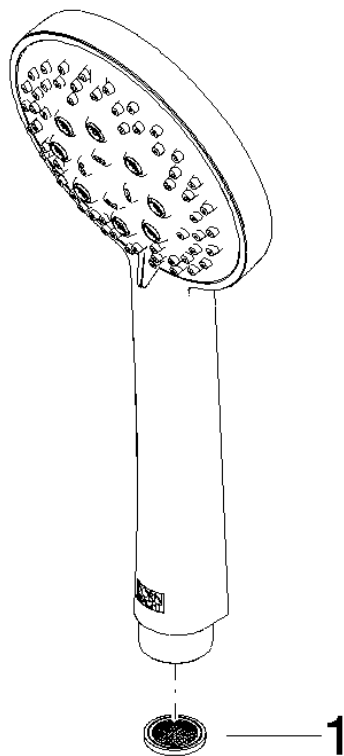

## Hand shower - Champagne (22kt Gold)

IMO

28 018 979 Product version from 4/1/2024

- Three or five settings: COMPACT RAIN, COMPACT SOFT FLOW, COMPACT AQUAPRESSURE FLOW, max. flow rate 15 l/min (at 3 bar)
- with anti-scale system
- spray head Ø 100mm
- 1/2" connection
- WRAS
- Function from: 7 l/min

# Hand shower - Champagne (22kt Gold)

IMO

28 018 979 Product version from 4/1/2024

28 018 979-99 0010

28 018 979 Product version from 4/1/2024

mm [inches]

Flow rate chart

Codes & Standards

### Certificates

LGA\_29

DVGW\_DW-  
6517DN0

WRAS\_2210

28 018 979 Product version from 4/1/2024

Parts for other finishes can be found here: [Chrome](#)

Spare parts list

No.	Item Number	Name	Quantity used	Delivery time
1	09 23 01 039 90	sieve	1	2