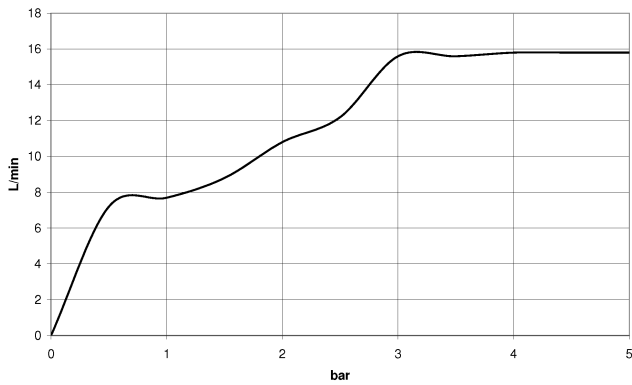

## Hand shower - Champagne (22kt Gold)

IMO

28 018 979 Product version from 4/1/2024

- Three or five settings: COMPACT RAIN, COMPACT SOFT FLOW, COMPACT AQUAPRESSURE FLOW, max. flow rate 15 l/min (at 3 bar)
- with anti-scale system
- spray head Ø 100mm
- 1/2" connection
- WRAS
- Function from: 7 l/min

# Hand shower - Champagne (22kt Gold)

IMO

28 018 979 Product version from 4/1/2024

28 018 979-99 0010

28 018 979 Product version from 4/1/2024

mm [inches]

Flow rate chart

Codes & Standards