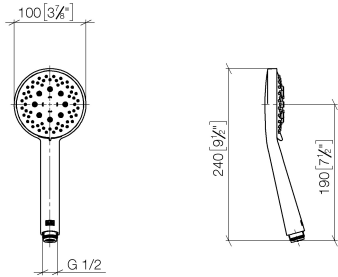

## Hand shower - Champagne (22kt Gold)

IMO

28 018 979 Product version from 4/1/2024

- Three or five settings: COMPACT RAIN, COMPACT SOFT FLOW, COMPACT AQUAPRESSURE FLOW, max. flow rate 15 l/min (at 3 bar)
- with anti-scale system
- spray head Ø 100mm
- 1/2" connection
- WRAS
- Function from: 7 l/min

Intrinsic protection against back flow.

Fits: IMO, LULU, MADISON, MEM, TARA, CL.1, LISSÉ, VAIA, META, CYO

	Champagne (22kt Gold)	28 018 979-47
	Chrome	28 018 979-00
	Chrome	28 018 979-00 0010
	Brushed Platinum	28 018 979-06
	Brushed Platinum	28 018 979-06 0010
	Platinum	28 018 979-08
	Platinum	28 018 979-08 0010
	Dark Chrome	28 018 979-19
	Dark Chrome	28 018 979-19 0010
	Light Gold	28 018 979-26 0010
	Light Gold	28 018 979-26
	Brushed Light Gold	28 018 979-27 0010
	Brushed Light Gold	28 018 979-27
	Brushed Durabrass (23kt Gold)	28 018 979-28
	Brushed Durabrass (23kt Gold)	28 018 979-28 0010
	Matte Black	28 018 979-33
	Matte Black	28 018 979-33 0010
	Brushed Bronze	28 018 979-42 0010
	Brushed Bronze	28 018 979-42
	Brushed Dark Bronze	28 018 979-43 0010
	Brushed Champagne (22kt Gold)	28 018 979-46
	Brushed Champagne (22kt Gold)	28 018 979-46 0010
	Champagne (22kt Gold)	28 018 979-47 0010
	Brushed Chrome	28 018 979-93
	Brushed Chrome	28 018 979-93 0010
	Brushed Dark Platinum	28 018 979-99

# Hand shower - Champagne (22kt Gold)

IMO

28 018 979 Product version from 4/1/2024

28 018 979-99 0010

28 018 979 Product version from 4/1/2024

mm [inches]

Flow rate chart

Codes & Standards