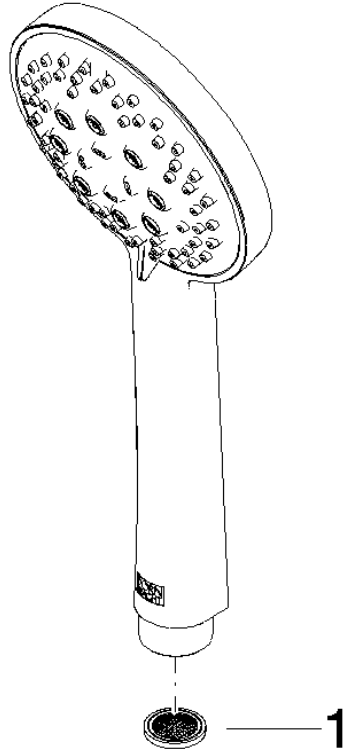

Hand shower - Brushed Dark Platinum

IMO

28 018 979 Product version from 4/1/2024

- Three or five settings: COMPACT RAIN, COMPACT SOFT FLOW, COMPACT AQUAPRESSURE FLOW, max. flow rate 15 l/min (at 3 bar)
- with anti-scale system
- spray head Ø 100mm
- 1/2" connection
- WRAS
- Function from: 7 l/min

Hand shower - Brushed Dark Platinum

IMO

28 018 979 Product version from 4/1/2024

28 018 979-99 0010

28 018 979 Product version from 4/1/2024

mm [inches]

Flow rate chart

Codes & Standards

28 018 979 Product version from 4/1/2024

Certificates

LGA_29

DVGW_DW-
6517DN0

WRAS_2210

28 018 979 Product version from 4/1/2024

Parts for other finishes can be found here: [Chrome](#)

Spare parts list