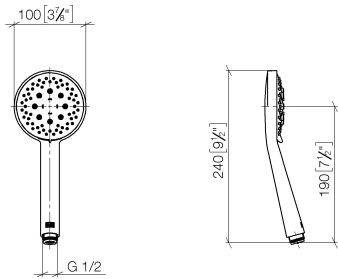

Hand shower - Brushed Dark Platinum

IMO

28 018 979 Product version from 4/1/2024

- Three or five settings: COMPACT RAIN, COMPACT SOFT FLOW, COMPACT AQUAPRESSURE FLOW, max. flow rate 15 l/min (at 3 bar)
- with anti-scale system
- spray head Ø 100mm
- 1/2" connection
- WRAS
- Function from: 7 l/min

Intrinsic protection against back flow.

Fits: IMO, LULU, MADISON, MEM, TARA, CL.1, LISSÉ, VAIA, META, CYO

	Brushed Dark Platinum	28 018 979-99
	Chrome	28 018 979-00
	Chrome	28 018 979-00 0010
	Brushed Platinum	28 018 979-06
	Brushed Platinum	28 018 979-06 0010
	Platinum	28 018 979-08
	Platinum	28 018 979-08 0010
	Dark Chrome	28 018 979-19
	Dark Chrome	28 018 979-19 0010
	Light Gold	28 018 979-26 0010
	Light Gold	28 018 979-26
	Brushed Light Gold	28 018 979-27 0010
	Brushed Light Gold	28 018 979-27
	Brushed Durabrass (23kt Gold)	28 018 979-28
	Brushed Durabrass (23kt Gold)	28 018 979-28 0010
	Matte Black	28 018 979-33
	Matte Black	28 018 979-33 0010
	Brushed Bronze	28 018 979-42 0010
	Brushed Bronze	28 018 979-42
	Brushed Dark Bronze	28 018 979-43 0010
	Brushed Champagne (22kt Gold)	28 018 979-46
	Brushed Champagne (22kt Gold)	28 018 979-46 0010
	Champagne (22kt Gold)	28 018 979-47
	Champagne (22kt Gold)	28 018 979-47 0010
	Brushed Chrome	28 018 979-93
	Brushed Chrome	28 018 979-93 0010

Hand shower - Brushed Dark Platinum

IMO

28 018 979 Product version from 4/1/2024

28 018 979-99 0010

28 018 979 Product version from 4/1/2024

mm [inches]

Flow rate chart

Codes & Standards