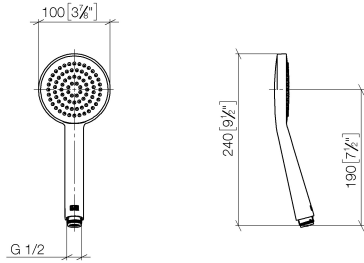

28 025 979

- spray head Ø 100mm
- COMPACT RAIN, max. flow rate 5 l/min (at 3 bar)
- with anti-scale system
- 1/2" connection
- This product can help a building meet the requirements of Green Building Rating Systems, e.g. LEED®, BREEAM®, DGNB

Intrinsic protection against back flow.

Fits: IMO, LULU, MADISON, MEM, TARA, CL.1, LISSÉ, VAIA, META, CYO

	Champagne (22kt Gold)	28 025 979-47 0010
	Chrome	28 025 979-00 0010
	Brushed Platinum	28 025 979-06 0010
	Platinum	28 025 979-08 0010
	Dark Chrome	28 025 979-19 0010
	Light Gold	28 025 979-26 0010
	Brushed Durabronze (23kt Gold)	28 025 979-28 0010
	Matte Black	28 025 979-33 0010
	Brushed Champagne (22kt Gold)	28 025 979-46 0010
	Brushed Chrome	28 025 979-93 0010
	Brushed Dark Platinum	28 025 979-99 0010

# SERIES-VARIOUS Hand shower FlowReduce - Champagne (22kt Gold)

IMO

28 025 979

mm [inches]