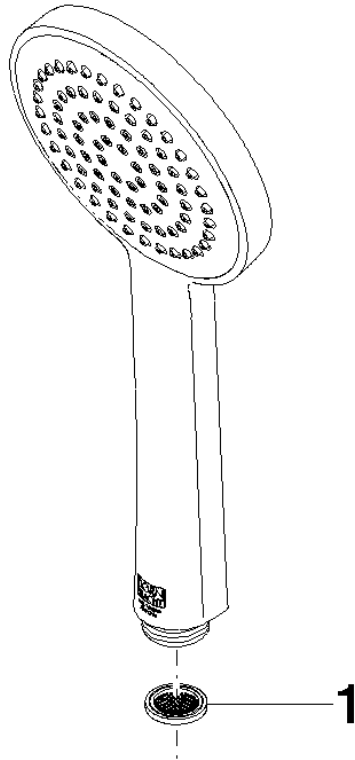

SERIES-VARIOUS Hand shower FlowReduce - Champagne (22kt Gold)

IMO

28 025 979

Product version from 4/1/2023

Parts for other finishes can be found here: [Chrome](#)