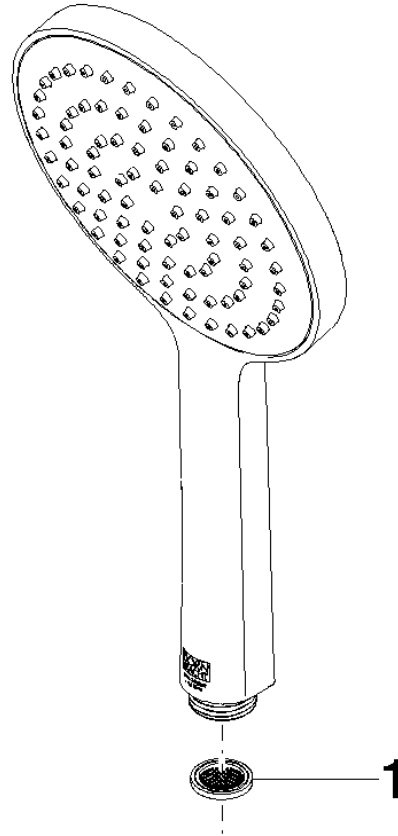

28 027 979 Product version from 4/1/2024

- spray head Ø 130 mm
- COMPACT RAIN, max. flow rate 6.8 l/min (at 3 bar)
- with anti-scale system
- 1/2" connection
- This product can help a building meet the requirements of Green Building Rating Systems, e.g. LEED®, BREEAM®, DGNB

Intrinsic protection against back flow.

Fits: IMO, LULU, MADISON, MEM, TARA, CL.1, LISSÉ, VAIA, META, CYO

	Chrome	28 027 979-00 0010
	Brushed Platinum	28 027 979-06 0010
	Platinum	28 027 979-08 0010
	Dark Chrome	28 027 979-19 0010
	Light Gold	28 027 979-26 0010
	Brushed Durabronze (23kt Gold)	28 027 979-28 0010
	Matte Black	28 027 979-33 0010
	Brushed Champagne (22kt Gold)	28 027 979-46 0010
	Champagne (22kt Gold)	28 027 979-47 0010
	Brushed Chrome	28 027 979-93 0010
	Brushed Dark Platinum	28 027 979-99 0010

28 027 979 Product version from 4/1/2024

mm [inches]

Flow rate chart

Spare parts list

No.	Item Number	Name	Quantity used	Delivery time
1	09 23 01 039 90	sieve	1	2