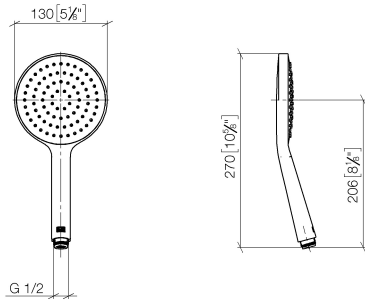

28 027 979 Product version from 4/1/2024

- spray head Ø 130 mm
- COMPACT RAIN, max. flow rate 6.8 l/min (at 3 bar)
- with anti-scale system
- 1/2" connection
- This product can help a building meet the requirements of Green Building Rating Systems, e.g. LEED®, BREEAM®, DGNB

Intrinsic protection against back flow.

Fits: IMO, LULU, MADISON, MEM, TARA, CL.1, LISSÉ, VAIA, META, CYO

	Chrome	28 027 979-00 0010
	Brushed Platinum	28 027 979-06 0010
	Platinum	28 027 979-08 0010
	Dark Chrome	28 027 979-19 0010
	Light Gold	28 027 979-26 0010
	Brushed Durabronze (23kt Gold)	28 027 979-28 0010
	Matte Black	28 027 979-33 0010
	Brushed Champagne (22kt Gold)	28 027 979-46 0010
	Champagne (22kt Gold)	28 027 979-47 0010
	Brushed Chrome	28 027 979-93 0010
	Brushed Dark Platinum	28 027 979-99 0010

28 027 979 Product version from 4/1/2024

mm [inches]

Flow rate chart

Spare parts list

No.	Item Number	Name	Quantity used	Delivery time
1	09 23 01 039 90	sieve	1	2