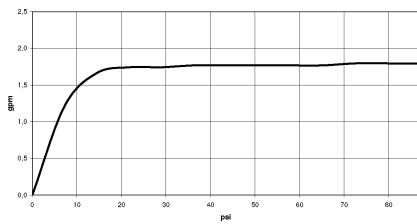

28 027 979 Product version from 4/1/2024

- spray head Ø 130 mm
- COMPACT RAIN, max. flow rate 6.8 l/min (at 3 bar)
- with anti-scale system
- 1/2" connection
- This product can help a building meet the requirements of Green Building Rating Systems, e.g. LEED®, BREEAM®, DGNB

Intrinsic protection against back flow.

Fits: IMO, LULU, MADISON, MEM, TARA, CL.1, LISSÉ, VAIA, META, CYO

	Chrome	28 027 979-00 0010
	Brushed Platinum	28 027 979-06 0010
	Platinum	28 027 979-08 0010
	Dark Chrome	28 027 979-19 0010
	Light Gold	28 027 979-26 0010
	Brushed Durabronze (23kt Gold)	28 027 979-28 0010
	Matte Black	28 027 979-33 0010
	Brushed Champagne (22kt Gold)	28 027 979-46 0010
	Champagne (22kt Gold)	28 027 979-47 0010
	Brushed Chrome	28 027 979-93 0010
	Brushed Dark Platinum	28 027 979-99 0010

28 027 979 Product version from 4/1/2024

mm [inches]

Flow rate chart

Spare parts list

No.	Item Number	Name	Quantity used	Delivery time
1	09 23 01 039 90	sieve	1	2