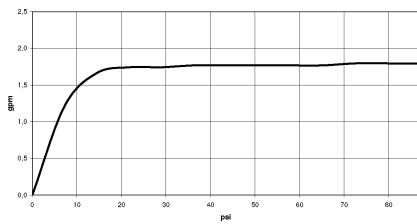

28 027 979 Product version from 4/1/2024

- spray head Ø 130 mm
- COMPACT RAIN, max. flow rate 6.8 l/min (at 3 bar)
- with anti-scale system
- 1/2" connection
- This product can help a building meet the requirements of Green Building Rating Systems, e.g. LEED®, BREEAM®, DGNB

Intrinsic protection against back flow.

Fits: IMO, LULU, MADISON, MEM, TARA, CL.1, LISSÉ, VAIA, META, CYO

	Matte Black	28 027 979-33 0010
	Chrome	28 027 979-00 0010
	Brushed Platinum	28 027 979-06 0010
	Platinum	28 027 979-08 0010
	Dark Chrome	28 027 979-19 0010
	Light Gold	28 027 979-26 0010
	Brushed Durabronze (23kt Gold)	28 027 979-28 0010
	Brushed Champagne (22kt Gold)	28 027 979-46 0010
	Champagne (22kt Gold)	28 027 979-47 0010
	Brushed Chrome	28 027 979-93 0010
	Brushed Dark Platinum	28 027 979-99 0010

28 027 979 Product version from 4/1/2024

mm [inches]

**Flow rate chart**

28 027 979 Product version from 4/1/2024

Parts for other finishes can be found here: [Chrome](#)

**Spare parts list**

No.	Item Number	Name	Quantity used	Delivery time
1	09 23 01 039 90	sieve	1	2