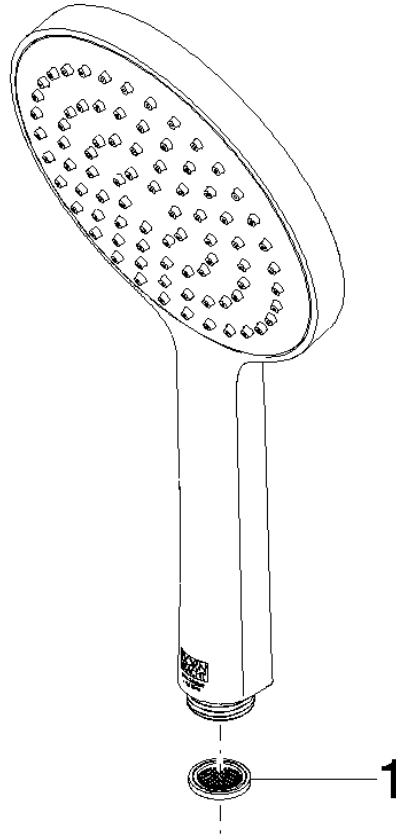

28 027 979 Product version from 4/1/2024

- spray head Ø 130 mm
- COMPACT RAIN, max. flow rate 6.8 l/min (at 3 bar)
- with anti-scale system
- 1/2" connection
- This product can help a building meet the requirements of Green Building Rating Systems, e.g. LEED®, BREEAM®, DGNB

Intrinsic protection against back flow.

Fits: IMO, LULU, MADISON, MEM, TARA, CL.1, LISSÉ, VAIA, META, CYO

	Matte Black	28 027 979-33 0010
	Chrome	28 027 979-00 0010
	Brushed Platinum	28 027 979-06 0010
	Platinum	28 027 979-08 0010
	Dark Chrome	28 027 979-19 0010
	Light Gold	28 027 979-26 0010
	Brushed Durabronze (23kt Gold)	28 027 979-28 0010
	Brushed Champagne (22kt Gold)	28 027 979-46 0010
	Champagne (22kt Gold)	28 027 979-47 0010
	Brushed Chrome	28 027 979-93 0010
	Brushed Dark Platinum	28 027 979-99 0010

28 027 979 Product version from 4/1/2024

mm [inches]

**Flow rate chart**

28 027 979 Product version from 4/1/2024

Parts for other finishes can be found here: [Chrome](#)

**Spare parts list**

No.	Item Number	Name	Quantity used	Delivery time
1	09 23 01 039 90	sieve	1	2