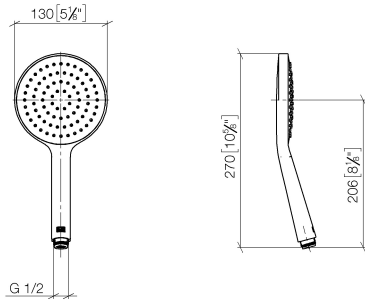

28 027 979 Product version from 4/1/2024

- spray head Ø 130 mm
- COMPACT RAIN, max. flow rate 6.8 l/min (at 3 bar)
- with anti-scale system
- 1/2" connection
- This product can help a building meet the requirements of Green Building Rating Systems, e.g. LEED®, BREEAM®, DGNB

Intrinsic protection against back flow.

Fits: IMO, LULU, MADISON, MEM, TARA, CL.1, LISSÉ, VAIA, META, CYO

	Matte Black	28 027 979-33 0010
	Chrome	28 027 979-00 0010
	Brushed Platinum	28 027 979-06 0010
	Platinum	28 027 979-08 0010
	Dark Chrome	28 027 979-19 0010
	Light Gold	28 027 979-26 0010
	Brushed Durabronze (23kt Gold)	28 027 979-28 0010
	Brushed Champagne (22kt Gold)	28 027 979-46 0010
	Champagne (22kt Gold)	28 027 979-47 0010
	Brushed Chrome	28 027 979-93 0010
	Brushed Dark Platinum	28 027 979-99 0010

28 027 979 Product version from 4/1/2024

mm [inches]

**Flow rate chart**

28 027 979 Product version from 4/1/2024

Parts for other finishes can be found here: [Chrome](#)

**Spare parts list**

No.	Item Number	Name	Quantity used	Delivery time
1	09 23 01 039 90	sieve	1	2