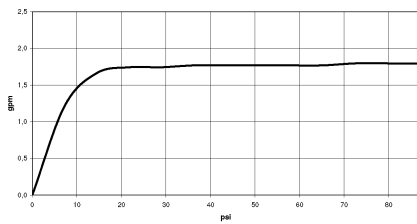

28 027 979 Product version from 4/1/2024

- spray head Ø 130 mm
- COMPACT RAIN, max. flow rate 6.8 l/min (at 3 bar)
- with anti-scale system
- 1/2" connection
- This product can help a building meet the requirements of Green Building Rating Systems, e.g. LEED®, BREEAM®, DGNB

Intrinsic protection against back flow.

Fits: IMO, LULU, MADISON, MEM, TARA, CL.1, LISSÉ, VAIA, META, CYO

	Brushed Chrome	28 027 979-93 0010
	Chrome	28 027 979-00 0010
	Brushed Platinum	28 027 979-06 0010
	Platinum	28 027 979-08 0010
	Dark Chrome	28 027 979-19 0010
	Light Gold	28 027 979-26 0010
	Brushed Durabrass (23kt Gold)	28 027 979-28 0010
	Matte Black	28 027 979-33 0010
	Brushed Champagne (22kt Gold)	28 027 979-46 0010
	Champagne (22kt Gold)	28 027 979-47 0010
	Brushed Dark Platinum	28 027 979-99 0010

28 027 979 Product version from 4/1/2024

mm [inches]

**Flow rate chart**

28 027 979 Product version from 4/1/2024

Parts for other finishes can be found here: [Chrome](#)

**Spare parts list**

No.	Item Number	Name	Quantity used	Delivery time
1	09 23 01 039 90	sieve	1	2