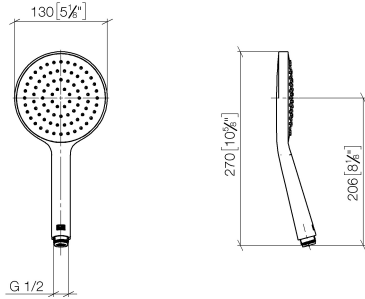

28 027 979 Product version from 4/1/2024

- spray head Ø 130 mm
- COMPACT RAIN, max. flow rate 6.8 l/min (at 3 bar)
- with anti-scale system
- 1/2" connection
- This product can help a building meet the requirements of Green Building Rating Systems, e.g. LEED®, BREEAM®, DGNB

Intrinsic protection against back flow.

Fits: IMO, LULU, MADISON, MEM, TARA, CL.1, LISSÉ, VAIA, META, CYO

	Brushed Chrome	28 027 979-93 0010
	Chrome	28 027 979-00 0010
	Brushed Platinum	28 027 979-06 0010
	Platinum	28 027 979-08 0010
	Dark Chrome	28 027 979-19 0010
	Light Gold	28 027 979-26 0010
	Brushed Durabrass (23kt Gold)	28 027 979-28 0010
	Matte Black	28 027 979-33 0010
	Brushed Champagne (22kt Gold)	28 027 979-46 0010
	Champagne (22kt Gold)	28 027 979-47 0010
	Brushed Dark Platinum	28 027 979-99 0010

28 027 979 Product version from 4/1/2024

mm [inches]

**Flow rate chart**

28 027 979 Product version from 4/1/2024

Parts for other finishes can be found here: [Chrome](#)

**Spare parts list**

No.	Item Number	Name	Quantity used	Delivery time
1	09 23 01 039 90	sieve	1	2