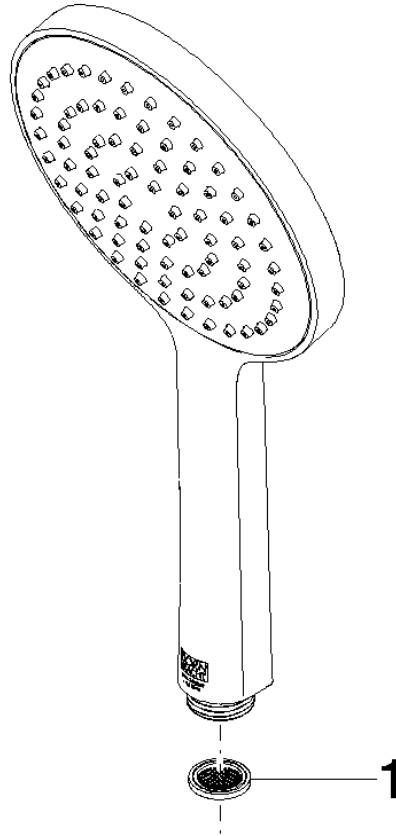

28 027 979 Product version from 4/1/2024

- spray head Ø 130 mm
- COMPACT RAIN, max. flow rate 6.8 l/min (at 3 bar)
- with anti-scale system
- 1/2" connection
- This product can help a building meet the requirements of Green Building Rating Systems, e.g. LEED®, BREEAM®, DGNB

Intrinsic protection against back flow.

Fits: IMO, LULU, MADISON, MEM, TARA, CL.1, LISSÉ, VAIA, META, CYO

	Brushed Chrome	28 027 979-93 0010
	Chrome	28 027 979-00 0010
	Brushed Platinum	28 027 979-06 0010
	Platinum	28 027 979-08 0010
	Dark Chrome	28 027 979-19 0010
	Light Gold	28 027 979-26 0010
	Brushed Durabrass (23kt Gold)	28 027 979-28 0010
	Matte Black	28 027 979-33 0010
	Brushed Champagne (22kt Gold)	28 027 979-46 0010
	Champagne (22kt Gold)	28 027 979-47 0010
	Brushed Dark Platinum	28 027 979-99 0010

28 027 979 Product version from 4/1/2024

mm [inches]

**Flow rate chart**

28 027 979 Product version from 4/1/2024

Parts for other finishes can be found here: [Chrome](#)

**Spare parts list**

No.	Item Number	Name	Quantity used	Delivery time
1	09 23 01 039 90	sieve	1	2