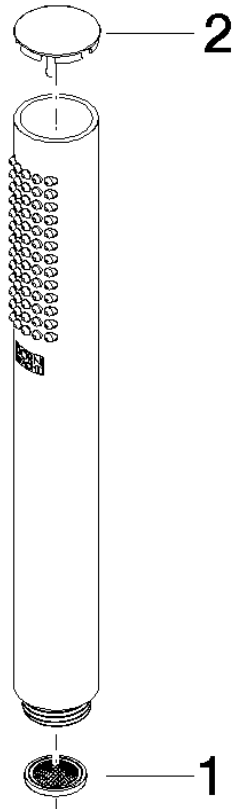

28 029 979

- COMPACT RAIN, max. flow rate 15 l/min (at 3 bar)
- with anti-scale system
- 1/2" connection

Intrinsic protection against back flow.

Fits: IMO, LULU, MADISON, MEM, TARA,  
CL.1, LISSÉ, VAIA, META, CYO

	Chrome	28 029 979-00
	Chrome	28 029 979-00 0010
	Brushed Platinum	28 029 979-06
	Brushed Platinum	28 029 979-06 0010
	Platinum	28 029 979-08
	Platinum	28 029 979-08 0010
	Dark Chrome	28 029 979-19 0010
	Dark Chrome	28 029 979-19
	Light Gold	28 029 979-26
	Light Gold	28 029 979-26 0010
	Brushed Durabass (23kt Gold)	28 029 979-28
	Brushed Durabass (23kt Gold)	28 029 979-28 0010
	Matte Black	28 029 979-33
	Matte Black	28 029 979-33 0010
	Brushed Champagne (22kt Gold)	28 029 979-46 0010
	Brushed Champagne (22kt Gold)	28 029 979-46
	Champagne (22kt Gold)	28 029 979-47 0010
	Champagne (22kt Gold)	28 029 979-47
	Brushed Chrome	28 029 979-93 0010
	Brushed Chrome	28 029 979-93
	Brushed Dark Platinum	28 029 979-99 0010
	Brushed Dark Platinum	28 029 979-99

28 029 979

mm [inches]

Flow rate chart

Product version from 4/1/2024

SERIES-VARIOUS Hand shower - Chrome

IMO

28 029 979

**Spare parts list**

**Product version from 4/1/2024**

No.	Item Number	Name	Quantity used	Delivery time
	09 23 01 039 90	sieve	2	2