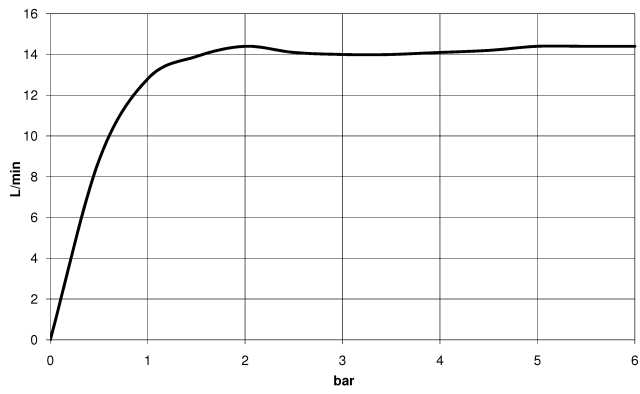

28 029 979

- COMPACT RAIN, max. flow rate 15 l/min (at 3 bar)
- with anti-scale system
- 1/2" connection

Intrinsic protection against back flow.

Fits: IMO, LULU, MADISON, MEM, TARA,  
CL.1, LISSÉ, VAIA, META, CYO

	Chrome	28 029 979-00
	Chrome	28 029 979-00 0010
	Brushed Platinum	28 029 979-06
	Brushed Platinum	28 029 979-06 0010
	Platinum	28 029 979-08
	Platinum	28 029 979-08 0010
	Dark Chrome	28 029 979-19 0010
	Dark Chrome	28 029 979-19
	Light Gold	28 029 979-26
	Light Gold	28 029 979-26 0010
	Brushed Durabass (23kt Gold)	28 029 979-28
	Brushed Durabass (23kt Gold)	28 029 979-28 0010
	Matte Black	28 029 979-33
	Matte Black	28 029 979-33 0010
	Brushed Champagne (22kt Gold)	28 029 979-46 0010
	Brushed Champagne (22kt Gold)	28 029 979-46
	Champagne (22kt Gold)	28 029 979-47 0010
	Champagne (22kt Gold)	28 029 979-47
	Brushed Chrome	28 029 979-93 0010
	Brushed Chrome	28 029 979-93
	Brushed Dark Platinum	28 029 979-99 0010
	Brushed Dark Platinum	28 029 979-99

28 029 979

mm [inches]

Flow rate chart

Product version from 4/1/2024

SERIES-VARIOUS Hand shower - Chrome

IMO

28 029 979

**Spare parts list**

**Product version from 4/1/2024**

No.	Item Number	Name	Quantity used	Delivery time
	09 23 01 039 90	sieve	2	2