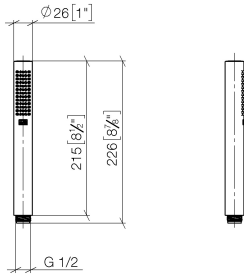

28 029 979

- COMPACT RAIN, max. flow rate 15 l/min (at 3 bar)
- with anti-scale system
- 1/2" connection

Intrinsic protection against back flow.

Fits: IMO, LULU, MADISON, MEM, TARA,  
CL.1, LISSÉ, VAIA, META, CYO

28 029 979

mm [inches]

Flow rate chart

Product version from 4/1/2024

SERIES-VARIOUS Hand shower - Chrome

IMO

28 029 979

**Spare parts list**