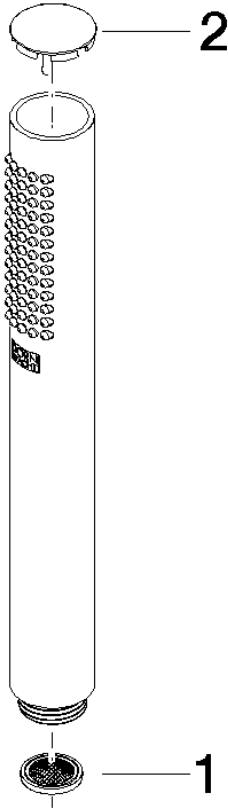

28 029 979

- COMPACT RAIN, max. flow rate 15 l/min (at 3 bar)
- with anti-scale system
- 1/2" connection

Intrinsic protection against back flow.

Fits: IMO, LULU, MADISON, MEM, TARA,
CL.1, LISSÉ, VAIA, META, CYO

	Platinum	28 029 979-08
	Chrome	28 029 979-00 0010
	Chrome	28 029 979-00
	Brushed Platinum	28 029 979-06
	Brushed Platinum	28 029 979-06 0010
	Platinum	28 029 979-08 0010
	Dark Chrome	28 029 979-19 0010
	Dark Chrome	28 029 979-19
	Light Gold	28 029 979-26
	Light Gold	28 029 979-26 0010
	Brushed Durabass (23kt Gold)	28 029 979-28
	Brushed Durabass (23kt Gold)	28 029 979-28 0010
	Matte Black	28 029 979-33
	Matte Black	28 029 979-33 0010
	Brushed Champagne (22kt Gold)	28 029 979-46 0010
	Brushed Champagne (22kt Gold)	28 029 979-46
	Champagne (22kt Gold)	28 029 979-47 0010
	Champagne (22kt Gold)	28 029 979-47
	Brushed Chrome	28 029 979-93 0010
	Brushed Chrome	28 029 979-93
	Brushed Dark Platinum	28 029 979-99 0010
	Brushed Dark Platinum	28 029 979-99

28 029 979

mm [inches]

Flow rate chart

28 029 979

Product version from 4/1/2024

Parts for other
finishes can be found
here: [Chrome](#)

SERIES-VARIOUS Hand shower - Platinum

IMO

28 029 979

Spare parts list

Product version from 4/1/2024

No.	Item Number	Name	Quantity used	Delivery time
	09 23 01 039 90	sieve	2	2