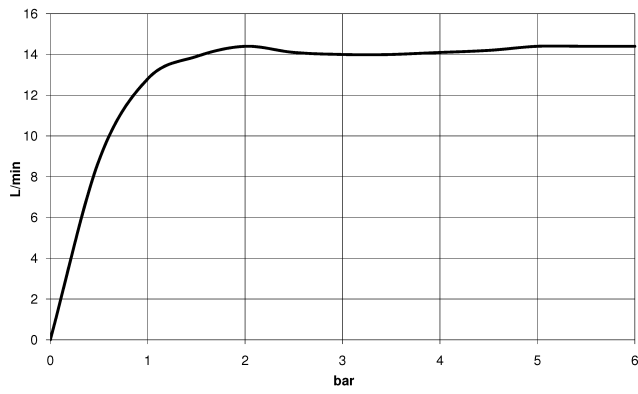

28 029 979

- COMPACT RAIN, max. flow rate 15 l/min (at 3 bar)
- with anti-scale system
- 1/2" connection

Intrinsic protection against back flow.

Fits: IMO, LULU, MADISON, MEM, TARA,
CL.1, LISSÉ, VAIA, META, CYO

	Platinum	28 029 979-08
	Chrome	28 029 979-00 0010
	Chrome	28 029 979-00
	Brushed Platinum	28 029 979-06
	Brushed Platinum	28 029 979-06 0010
	Platinum	28 029 979-08 0010
	Dark Chrome	28 029 979-19 0010
	Dark Chrome	28 029 979-19
	Light Gold	28 029 979-26
	Light Gold	28 029 979-26 0010
	Brushed Durabass (23kt Gold)	28 029 979-28
	Brushed Durabass (23kt Gold)	28 029 979-28 0010
	Matte Black	28 029 979-33
	Matte Black	28 029 979-33 0010
	Brushed Champagne (22kt Gold)	28 029 979-46 0010
	Brushed Champagne (22kt Gold)	28 029 979-46
	Champagne (22kt Gold)	28 029 979-47 0010
	Champagne (22kt Gold)	28 029 979-47
	Brushed Chrome	28 029 979-93 0010
	Brushed Chrome	28 029 979-93
	Brushed Dark Platinum	28 029 979-99 0010
	Brushed Dark Platinum	28 029 979-99

28 029 979

mm [inches]

Flow rate chart

28 029 979

Product version from 4/1/2024

Parts for other
finishes can be found
here: [Chrome](#)

SERIES-VARIOUS Hand shower - Platinum

IMO