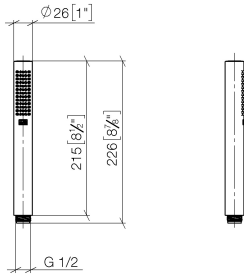

28 029 979

- COMPACT RAIN, max. flow rate 15 l/min (at 3 bar)
- with anti-scale system
- 1/2" connection

Intrinsic protection against back flow.

Fits: IMO, LULU, MADISON, MEM, TARA,
CL.1, LISSÉ, VAIA, META, CYO

	Platinum	28 029 979-08
	Chrome	28 029 979-00 0010
	Chrome	28 029 979-00
	Brushed Platinum	28 029 979-06
	Brushed Platinum	28 029 979-06 0010
	Platinum	28 029 979-08 0010
	Dark Chrome	28 029 979-19 0010
	Dark Chrome	28 029 979-19
	Light Gold	28 029 979-26
	Light Gold	28 029 979-26 0010
	Brushed Durabass (23kt Gold)	28 029 979-28
	Brushed Durabass (23kt Gold)	28 029 979-28 0010
	Matte Black	28 029 979-33
	Matte Black	28 029 979-33 0010
	Brushed Champagne (22kt Gold)	28 029 979-46 0010
	Brushed Champagne (22kt Gold)	28 029 979-46
	Champagne (22kt Gold)	28 029 979-47 0010
	Champagne (22kt Gold)	28 029 979-47
	Brushed Chrome	28 029 979-93 0010
	Brushed Chrome	28 029 979-93
	Brushed Dark Platinum	28 029 979-99 0010
	Brushed Dark Platinum	28 029 979-99

28 029 979

mm [inches]

Flow rate chart

28 029 979

Product version from 4/1/2024

Parts for other
finishes can be found
here: [Chrome](#)

SERIES-VARIOUS Hand shower - Platinum

IMO