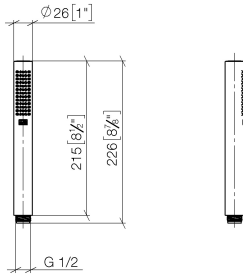

**SERIES-VARIOUS Hand shower FlowReduce - Platinum**

IMO

28 029 979

- COMPACT RAIN, max. flow rate 6.8 l/min (at 3 bar)
- with anti-scale system
- 1/2" connection
- This product can help a building meet the requirements of Green Building Rating Systems, e.g. LEED®, BREEAM®, DGNB

Intrinsic protection against back flow.

Fits: IMO, LULU, MADISON, MEM, TARA, CL.1, LISSÉ, VAIA, META, CYO

	Platinum	28 029 979-08 0010
	Chrome	28 029 979-00 0010
	Chrome	28 029 979-00
	Brushed Platinum	28 029 979-06
	Brushed Platinum	28 029 979-06 0010
	Platinum	28 029 979-08
	Dark Chrome	28 029 979-19 0010
	Dark Chrome	28 029 979-19
	Light Gold	28 029 979-26
	Light Gold	28 029 979-26 0010
	Brushed Durabass (23kt Gold)	28 029 979-28
	Brushed Durabass (23kt Gold)	28 029 979-28 0010
	Matte Black	28 029 979-33
	Matte Black	28 029 979-33 0010
	Brushed Champagne (22kt Gold)	28 029 979-46 0010
	Brushed Champagne (22kt Gold)	28 029 979-46
	Champagne (22kt Gold)	28 029 979-47 0010
	Champagne (22kt Gold)	28 029 979-47
	Brushed Chrome	28 029 979-93 0010
	Brushed Chrome	28 029 979-93
	Brushed Dark Platinum	28 029 979-99 0010
	Brushed Dark Platinum	28 029 979-99

28 029 979

mm [inches]

Flow rate chart

28 029 979

**Product version from 4/1/2024**

Parts for other finishes can be found here: [Chrome](#)

SERIES-VARIOUS Hand shower FlowReduce - Platinum

IMO