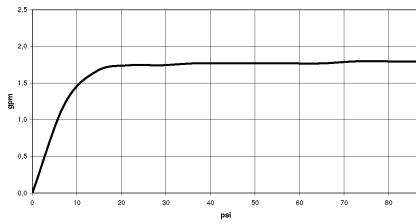

**SERIES-VARIOUS Hand shower FlowReduce - Platinum**

IMO

28 029 979

- COMPACT RAIN, max. flow rate 6.8 l/min (at 3 bar)
- with anti-scale system
- 1/2" connection
- This product can help a building meet the requirements of Green Building Rating Systems, e.g. LEED®, BREEAM®, DGNB

Intrinsic protection against back flow.

Fits: IMO, LULU, MADISON, MEM, TARA, CL.1, LISSÉ, VAIA, META, CYO

	Platinum	28 029 979-08 0010
	Chrome	28 029 979-00 0010
	Chrome	28 029 979-00
	Brushed Platinum	28 029 979-06
	Brushed Platinum	28 029 979-06 0010
	Platinum	28 029 979-08
	Dark Chrome	28 029 979-19 0010
	Dark Chrome	28 029 979-19
	Light Gold	28 029 979-26
	Light Gold	28 029 979-26 0010
	Brushed Durabass (23kt Gold)	28 029 979-28
	Brushed Durabass (23kt Gold)	28 029 979-28 0010
	Matte Black	28 029 979-33
	Matte Black	28 029 979-33 0010
	Brushed Champagne (22kt Gold)	28 029 979-46 0010
	Brushed Champagne (22kt Gold)	28 029 979-46
	Champagne (22kt Gold)	28 029 979-47 0010
	Champagne (22kt Gold)	28 029 979-47
	Brushed Chrome	28 029 979-93 0010
	Brushed Chrome	28 029 979-93
	Brushed Dark Platinum	28 029 979-99 0010
	Brushed Dark Platinum	28 029 979-99

28 029 979

mm [inches]

Flow rate chart

28 029 979

**Product version from 4/1/2024**

Parts for other finishes can be found here: [Chrome](#)

SERIES-VARIOUS Hand shower FlowReduce - Platinum

IMO