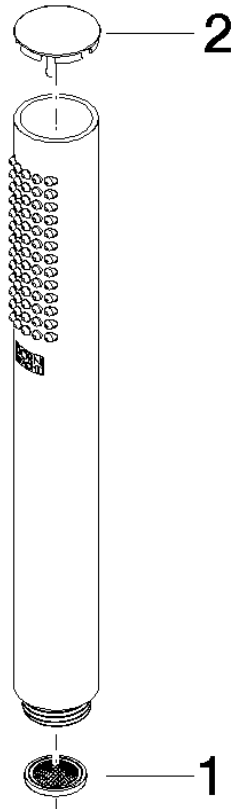

**SERIES-VARIOUS Hand shower FlowReduce - Platinum**

IMO

28 029 979

- COMPACT RAIN, max. flow rate 6.8 l/min (at 3 bar)
- with anti-scale system
- 1/2" connection
- This product can help a building meet the requirements of Green Building Rating Systems, e.g. LEED®, BREEAM®, DGNB

Intrinsic protection against back flow.

Fits: IMO, LULU, MADISON, MEM, TARA, CL.1, LISSÉ, VAIA, META, CYO

	Platinum	28 029 979-08 0010
	Chrome	28 029 979-00 0010
	Chrome	28 029 979-00
	Brushed Platinum	28 029 979-06
	Brushed Platinum	28 029 979-06 0010
	Platinum	28 029 979-08
	Dark Chrome	28 029 979-19 0010
	Dark Chrome	28 029 979-19
	Light Gold	28 029 979-26
	Light Gold	28 029 979-26 0010
	Brushed Durabass (23kt Gold)	28 029 979-28
	Brushed Durabass (23kt Gold)	28 029 979-28 0010
	Matte Black	28 029 979-33
	Matte Black	28 029 979-33 0010
	Brushed Champagne (22kt Gold)	28 029 979-46 0010
	Brushed Champagne (22kt Gold)	28 029 979-46
	Champagne (22kt Gold)	28 029 979-47 0010
	Champagne (22kt Gold)	28 029 979-47
	Brushed Chrome	28 029 979-93 0010
	Brushed Chrome	28 029 979-93
	Brushed Dark Platinum	28 029 979-99 0010
	Brushed Dark Platinum	28 029 979-99

28 029 979

mm [inches]

Flow rate chart

28 029 979

**Product version from 4/1/2024**

Parts for other finishes can be found here: [Chrome](#)

SERIES-VARIOUS Hand shower FlowReduce - Platinum

IMO

28 029 979

**Spare parts list**

**Product version from 4/1/2024**

No.	Item Number	Name	Quantity used	Delivery time
	09 23 01 039 90	sieve	2	2