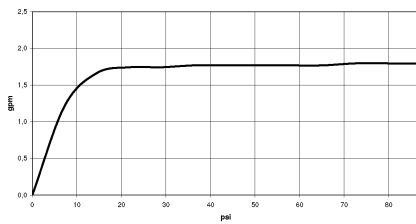

SERIES-VARIOUS Hand shower FlowReduce - Light Gold

IMO

28 029 979

- COMPACT RAIN, max. flow rate 6.8 l/min (at 3 bar)
- with anti-scale system
- 1/2" connection
- This product can help a building meet the requirements of Green Building Rating Systems, e.g. LEED®, BREEAM®, DGNB

Intrinsic protection against back flow.

Fits: IMO, LULU, MADISON, MEM, TARA, CL.1, LISSÉ, VAIA, META, CYO

	Light Gold	28 029 979-26 0010
	Chrome	28 029 979-00 0010
	Chrome	28 029 979-00
	Brushed Platinum	28 029 979-06
	Brushed Platinum	28 029 979-06 0010
	Platinum	28 029 979-08
	Platinum	28 029 979-08 0010
	Dark Chrome	28 029 979-19 0010
	Dark Chrome	28 029 979-19
	Light Gold	28 029 979-26
	Brushed Durabronze (23kt Gold)	28 029 979-28
	Brushed Durabronze (23kt Gold)	28 029 979-28 0010
	Matte Black	28 029 979-33
	Matte Black	28 029 979-33 0010
	Brushed Champagne (22kt Gold)	28 029 979-46 0010
	Brushed Champagne (22kt Gold)	28 029 979-46
	Champagne (22kt Gold)	28 029 979-47 0010
	Champagne (22kt Gold)	28 029 979-47
	Brushed Chrome	28 029 979-93 0010
	Brushed Chrome	28 029 979-93
	Brushed Dark Platinum	28 029 979-99 0010
	Brushed Dark Platinum	28 029 979-99

28 029 979

mm [inches]

Flow rate chart

28 029 979

Product version from 4/1/2024

Parts for other
finishes can be found
here: [Chrome](#)

SERIES-VARIOUS Hand shower FlowReduce - Light Gold

IMO