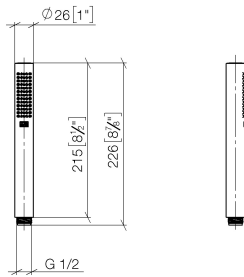

SERIES-VARIOUS Hand shower FlowReduce - Light Gold

IMO

28 029 979

- COMPACT RAIN, max. flow rate 6.8 l/min (at 3 bar)
- with anti-scale system
- 1/2" connection
- This product can help a building meet the requirements of Green Building Rating Systems, e.g. LEED®, BREEAM®, DGNB

Intrinsic protection against back flow.

Fits: IMO, LULU, MADISON, MEM, TARA, CL.1, LISSÉ, VAIA, META, CYO

	Light Gold	28 029 979-26 0010
	Chrome	28 029 979-00 0010
	Chrome	28 029 979-00
	Brushed Platinum	28 029 979-06
	Brushed Platinum	28 029 979-06 0010
	Platinum	28 029 979-08
	Platinum	28 029 979-08 0010
	Dark Chrome	28 029 979-19 0010
	Dark Chrome	28 029 979-19
	Light Gold	28 029 979-26
	Brushed Durabronze (23kt Gold)	28 029 979-28
	Brushed Durabronze (23kt Gold)	28 029 979-28 0010
	Matte Black	28 029 979-33
	Matte Black	28 029 979-33 0010
	Brushed Champagne (22kt Gold)	28 029 979-46 0010
	Brushed Champagne (22kt Gold)	28 029 979-46
	Champagne (22kt Gold)	28 029 979-47 0010
	Champagne (22kt Gold)	28 029 979-47
	Brushed Chrome	28 029 979-93 0010
	Brushed Chrome	28 029 979-93
	Brushed Dark Platinum	28 029 979-99 0010
	Brushed Dark Platinum	28 029 979-99

28 029 979

mm [inches]

Flow rate chart

28 029 979

Product version from 4/1/2024

Parts for other
finishes can be found
here: [Chrome](#)

SERIES-VARIOUS Hand shower FlowReduce - Light Gold

IMO