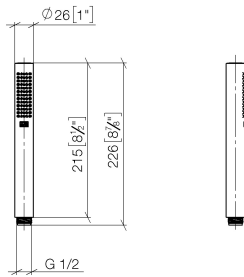

**SERIES-VARIOUS Hand shower - Brushed Durabron (23kt Gold)**

IMO

28 029 979

- COMPACT RAIN, max. flow rate 15 l/min (at 3 bar)
- with anti-scale system
- 1/2" connection

Intrinsic protection against back flow.

28 029 979

mm [inches]

Flow rate chart

28 029 979

**Product version from 4/1/2024**

Parts for other  
finishes can be found  
here: [Chrome](#)

**SERIES-VARIOUS Hand shower - Brushed Durabrass (23kt Gold)**