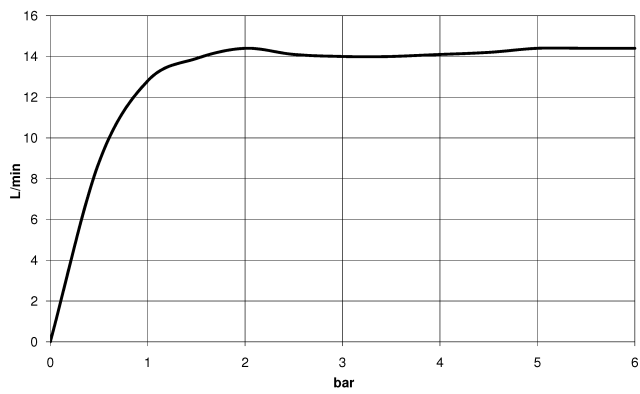

**SERIES-VARIOUS Hand shower - Brushed Durabron (23kt Gold)**

IMO

28 029 979

- COMPACT RAIN, max. flow rate 15 l/min (at 3 bar)
- with anti-scale system
- 1/2" connection

Intrinsic protection against back flow.

Fits: IMO, LULU, MADISON, MEM, TARA, CL.1, LISSÉ, VAIA, META, CYO

	Brushed Durabron (23kt Gold)	28 029 979-28
	Chrome	28 029 979-00 0010
	Chrome	28 029 979-00
	Brushed Platinum	28 029 979-06
	Brushed Platinum	28 029 979-06 0010
	Platinum	28 029 979-08
	Platinum	28 029 979-08 0010
	Dark Chrome	28 029 979-19 0010
	Dark Chrome	28 029 979-19
	Light Gold	28 029 979-26
	Light Gold	28 029 979-26 0010
	Brushed Durabron (23kt Gold)	28 029 979-28 0010
	Matte Black	28 029 979-33
	Matte Black	28 029 979-33 0010
	Brushed Champagne (22kt Gold)	28 029 979-46 0010
	Brushed Champagne (22kt Gold)	28 029 979-46
	Champagne (22kt Gold)	28 029 979-47 0010
	Champagne (22kt Gold)	28 029 979-47
	Brushed Chrome	28 029 979-93 0010
	Brushed Chrome	28 029 979-93
	Brushed Dark Platinum	28 029 979-99 0010
	Brushed Dark Platinum	28 029 979-99

28 029 979

mm [inches]

Flow rate chart

28 029 979

**Product version from 4/1/2024**

Parts for other  
finishes can be found  
here: [Chrome](#)

**SERIES-VARIOUS Hand shower - Brushed Durabrass (23kt Gold)**