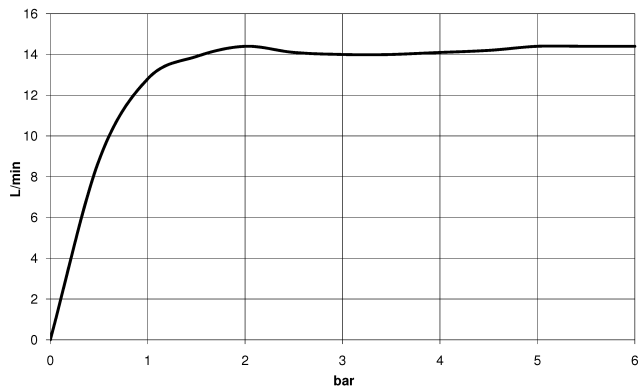

28 029 979

- COMPACT RAIN, max. flow rate 15 l/min (at 3 bar)
- with anti-scale system
- 1/2" connection

Intrinsic protection against back flow.

Fits: IMO, LULU, MADISON, MEM, TARA,
CL.1, LISSÉ, VAIA, META, CYO

	Matte Black	28 029 979-33
	Chrome	28 029 979-00 0010
	Chrome	28 029 979-00
	Brushed Platinum	28 029 979-06
	Brushed Platinum	28 029 979-06 0010
	Platinum	28 029 979-08
	Platinum	28 029 979-08 0010
	Dark Chrome	28 029 979-19 0010
	Dark Chrome	28 029 979-19
	Light Gold	28 029 979-26
	Light Gold	28 029 979-26 0010
	Brushed Durabass (23kt Gold)	28 029 979-28
	Brushed Durabass (23kt Gold)	28 029 979-28 0010
	Matte Black	28 029 979-33 0010
	Brushed Champagne (22kt Gold)	28 029 979-46 0010
	Brushed Champagne (22kt Gold)	28 029 979-46
	Champagne (22kt Gold)	28 029 979-47 0010
	Champagne (22kt Gold)	28 029 979-47
	Brushed Chrome	28 029 979-93 0010
	Brushed Chrome	28 029 979-93
	Brushed Dark Platinum	28 029 979-99 0010
	Brushed Dark Platinum	28 029 979-99

28 029 979

mm [inches]

Flow rate chart

28 029 979

Product version from 4/1/2024

Parts for other finishes can be found here: [Chrome](#)

SERIES-VARIOUS Hand shower - Matte Black

IMO