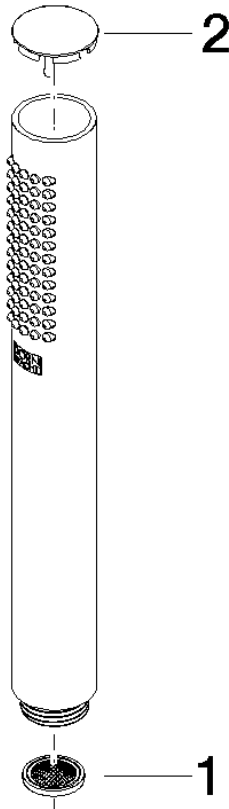

28 029 979

- COMPACT RAIN, max. flow rate 15 l/min (at 3 bar)
- with anti-scale system
- 1/2" connection

Intrinsic protection against back flow.

Fits: IMO, LULU, MADISON, MEM, TARA,
CL.1, LISSÉ, VAIA, META, CYO

	Matte Black	28 029 979-33
	Chrome	28 029 979-00 0010
	Chrome	28 029 979-00
	Brushed Platinum	28 029 979-06
	Brushed Platinum	28 029 979-06 0010
	Platinum	28 029 979-08
	Platinum	28 029 979-08 0010
	Dark Chrome	28 029 979-19 0010
	Dark Chrome	28 029 979-19
	Light Gold	28 029 979-26
	Light Gold	28 029 979-26 0010
	Brushed Durabass (23kt Gold)	28 029 979-28
	Brushed Durabass (23kt Gold)	28 029 979-28 0010
	Matte Black	28 029 979-33 0010
	Brushed Champagne (22kt Gold)	28 029 979-46 0010
	Brushed Champagne (22kt Gold)	28 029 979-46
	Champagne (22kt Gold)	28 029 979-47 0010
	Champagne (22kt Gold)	28 029 979-47
	Brushed Chrome	28 029 979-93 0010
	Brushed Chrome	28 029 979-93
	Brushed Dark Platinum	28 029 979-99 0010
	Brushed Dark Platinum	28 029 979-99

28 029 979

mm [inches]

Flow rate chart

28 029 979

Product version from 4/1/2024

Parts for other finishes can be found here: [Chrome](#)

SERIES-VARIOUS Hand shower - Matte Black

IMO

28 029 979

Spare parts list

Product version from 4/1/2024

No.	Item Number	Name	Quantity used	Delivery time
	09 23 01 039 90	sieve	2	2