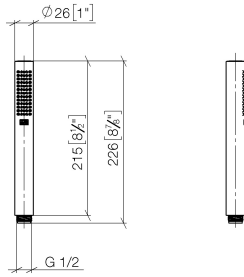

28 029 979

- COMPACT RAIN, max. flow rate 15 l/min (at 3 bar)
- with anti-scale system
- 1/2" connection

Intrinsic protection against back flow.

Fits: IMO, LULU, MADISON, MEM, TARA,
CL.1, LISSÉ, VAIA, META, CYO

28 029 979

mm [inches]

Flow rate chart

28 029 979

Product version from 4/1/2024

Parts for other finishes can be found here: [Chrome](#)

SERIES-VARIOUS Hand shower - Matte Black

IMO