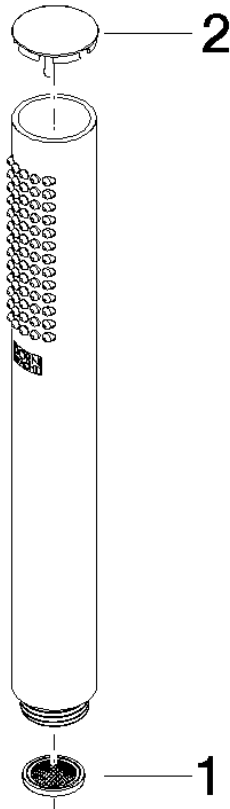

28 029 979

- COMPACT RAIN, max. flow rate 15 l/min (at 3 bar)
- with anti-scale system
- 1/2" connection

Intrinsic protection against back flow.

Fits: IMO, LULU, MADISON, MEM, TARA,
CL.1, LISSÉ, VAIA, META, CYO

	Brushed Chrome	28 029 979-93
	Chrome	28 029 979-00 0010
	Chrome	28 029 979-00
	Brushed Platinum	28 029 979-06
	Brushed Platinum	28 029 979-06 0010
	Platinum	28 029 979-08
	Platinum	28 029 979-08 0010
	Dark Chrome	28 029 979-19 0010
	Dark Chrome	28 029 979-19
	Light Gold	28 029 979-26
	Light Gold	28 029 979-26 0010
	Brushed Durabronze (23kt Gold)	28 029 979-28
	Brushed Durabronze (23kt Gold)	28 029 979-28 0010
	Matte Black	28 029 979-33
	Matte Black	28 029 979-33 0010
	Brushed Champagne (22kt Gold)	28 029 979-46 0010
	Brushed Champagne (22kt Gold)	28 029 979-46
	Champagne (22kt Gold)	28 029 979-47 0010
	Champagne (22kt Gold)	28 029 979-47
	Brushed Chrome	28 029 979-93 0010
	Brushed Dark Platinum	28 029 979-99 0010
	Brushed Dark Platinum	28 029 979-99

28 029 979

mm [inches]

Flow rate chart

28 029 979

Product version from 4/1/2024

Parts for other
finishes can be found
here: [Chrome](#)

SERIES-VARIOUS Hand shower - Brushed Chrome

IMO

28 029 979

Spare parts list

Product version from 4/1/2024

No.	Item Number	Name	Quantity used	Delivery time
	09 23 01 039 90	sieve	2	2