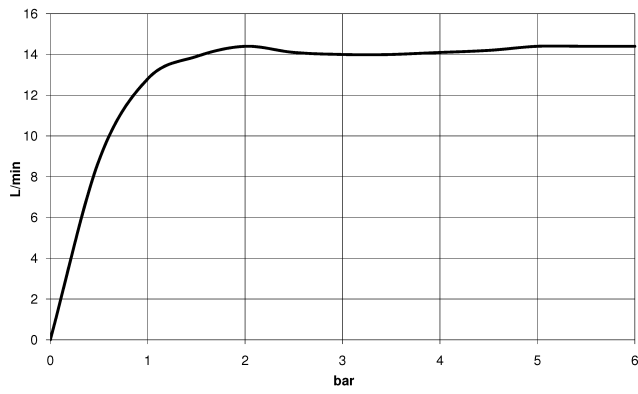

28 029 979

- COMPACT RAIN, max. flow rate 15 l/min (at 3 bar)
- with anti-scale system
- 1/2" connection

Intrinsic protection against back flow.

Fits: IMO, LULU, MADISON, MEM, TARA,  
CL.1, LISSÉ, VAIA, META, CYO

	Brushed Dark Platinum	28 029 979-99
	Chrome	28 029 979-00 0010
	Chrome	28 029 979-00
	Brushed Platinum	28 029 979-06
	Brushed Platinum	28 029 979-06 0010
	Platinum	28 029 979-08
	Platinum	28 029 979-08 0010
	Dark Chrome	28 029 979-19 0010
	Dark Chrome	28 029 979-19
	Light Gold	28 029 979-26
	Light Gold	28 029 979-26 0010
	Brushed Durabrass (23kt Gold)	28 029 979-28
	Brushed Durabrass (23kt Gold)	28 029 979-28 0010
	Matte Black	28 029 979-33
	Matte Black	28 029 979-33 0010
	Brushed Champagne (22kt Gold)	28 029 979-46 0010
	Brushed Champagne (22kt Gold)	28 029 979-46
	Champagne (22kt Gold)	28 029 979-47 0010
	Champagne (22kt Gold)	28 029 979-47
	Brushed Chrome	28 029 979-93 0010
	Brushed Chrome	28 029 979-93
	Brushed Dark Platinum	28 029 979-99 0010

28 029 979

mm [inches]

Flow rate chart

28 029 979

**Product version from 4/1/2024**

Parts for other  
finishes can be found  
here: [Chrome](#)

SERIES-VARIOUS Hand shower - Brushed Dark Platinum

IMO