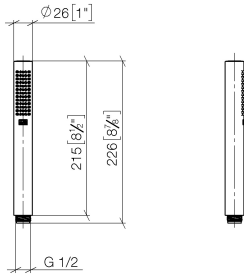

28 029 979

- COMPACT RAIN, max. flow rate 15 l/min (at 3 bar)
- with anti-scale system
- 1/2" connection

Intrinsic protection against back flow.

Fits: IMO, LULU, MADISON, MEM, TARA,  
CL.1, LISSÉ, VAIA, META, CYO

28 029 979

mm [inches]

Flow rate chart

28 029 979

**Product version from 4/1/2024**

Parts for other  
finishes can be found  
here: [Chrome](#)

SERIES-VARIOUS Hand shower - Brushed Dark Platinum

IMO