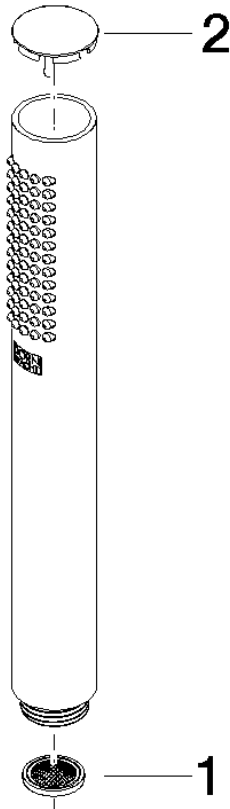

28 029 979

- COMPACT RAIN, max. flow rate 6.8 l/min (at 3 bar)
- with anti-scale system
- 1/2" connection
- This product can help a building meet the requirements of Green Building Rating Systems, e.g. LEED®, BREEAM®, DGNB

Intrinsic protection against back flow.

Fits: IMO, LULU, MADISON, MEM, TARA, CL.1, LISSÉ, VAIA, META, CYO

	Brushed Dark Platinum	28 029 979-99 0010
	Chrome	28 029 979-00 0010
	Chrome	28 029 979-00
	Brushed Platinum	28 029 979-06
	Brushed Platinum	28 029 979-06 0010
	Platinum	28 029 979-08
	Platinum	28 029 979-08 0010
	Dark Chrome	28 029 979-19 0010
	Dark Chrome	28 029 979-19
	Light Gold	28 029 979-26
	Light Gold	28 029 979-26 0010
	Brushed Durabrand (23kt Gold)	28 029 979-28
	Brushed Durabrand (23kt Gold)	28 029 979-28 0010
	Matte Black	28 029 979-33
	Matte Black	28 029 979-33 0010
	Brushed Champagne (22kt Gold)	28 029 979-46 0010
	Brushed Champagne (22kt Gold)	28 029 979-46
	Champagne (22kt Gold)	28 029 979-47 0010
	Champagne (22kt Gold)	28 029 979-47
	Brushed Chrome	28 029 979-93 0010
	Brushed Chrome	28 029 979-93
	Brushed Dark Platinum	28 029 979-99

28 029 979

mm [inches]

Flow rate chart

28 029 979

Product version from 4/1/2024

Parts for other
finishes can be found
here: [Chrome](#)

SERIES-VARIOUS Hand shower FlowReduce - Brushed Dark Platinum

IMO

28 029 979

Spare parts list

Product version from 4/1/2024

No.	Item Number	Name	Quantity used	Delivery time
	09 23 01 039 90	sieve	2	2