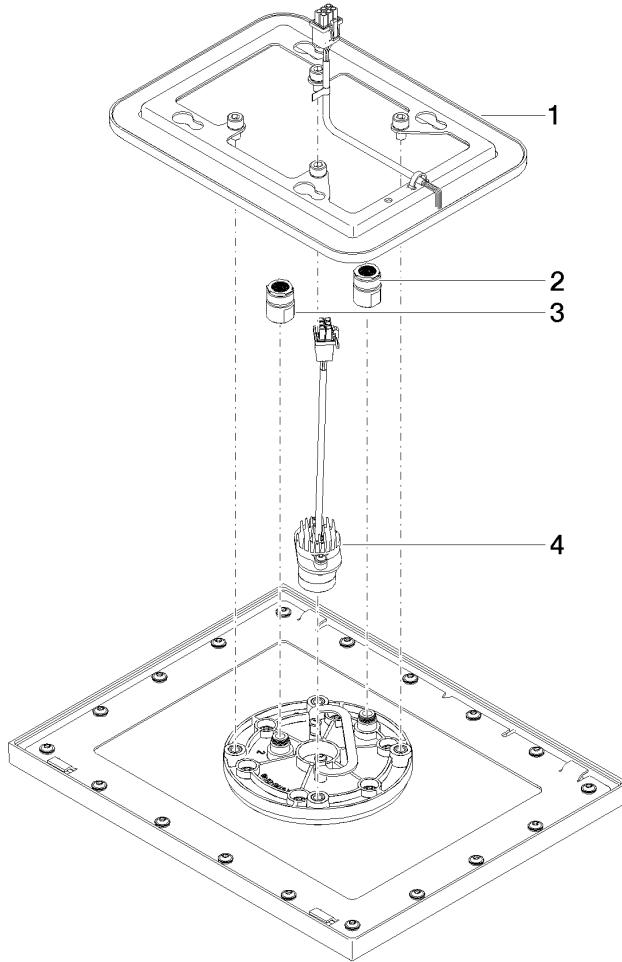

Required miscellaneous

Concealed ceiling installation box for recessed ceiling installation with light - 35 044 970 90

- concealed rough parts
- flush-mounted installation box 360x300 mm RAL 9003 signal white
- recess depth 137mm
- Supply pipe 7 m
- Input 100-240V AC 50-60Hz
- Output 12V DC SELV / Class II
- ZigBee Light Link RGBW controller
- Provided by customer: Zigbee gateway

Rain shower for recessed ceiling installation with light 300 x 240 mm - Dark Chrome

IMO

28 044 980
mm [inches]

Flow rate chart

Codes & Standards

DIN 4109

ISO 3822

Scottish Water
Byelaws

UK Water Supply
Regulations

Ü-Zeichen

Rain shower for recessed ceiling installation with light 300 x 240 mm - Dark
Chrome

IMO

28 044 980

Certificates

LGA_38

WRAS_240502

28 044 980

Product version from 5/1/2022

Rain shower for recessed ceiling installation with light 300 x 240 mm - Dark
Chrome

IMO

28 044 980

Spare parts list

Product version from 5/1/2022

No.	Item Number	Name	Quantity used	Delivery time
	90 10 01 224 00 90	electronic accessories	4	2