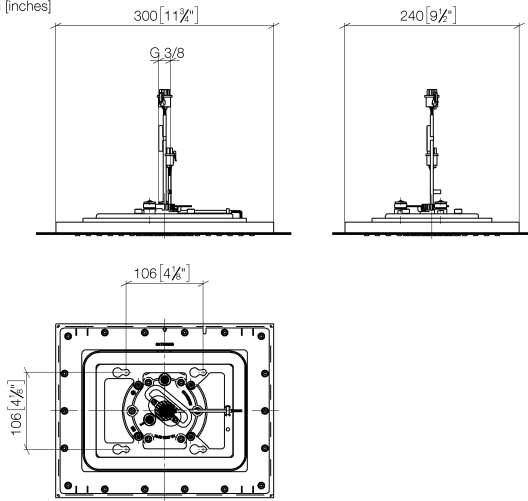

Rain shower for recessed ceiling installation with light 300 x 240 mm - Dark Chrome

IMO

28 044 980

Fits: IMO, LULU, MEM, CL.1, CYO

- rain shower 300 x 240mm
- PURE RAIN, max. flow rate 12 l/min (at 3 bar)
- PURIFY RAIN, max. flow rate 6 l/min (at 3 bar)
- min. recess depth 137 mm
- with anti-scale system
- central RGBW LED spot
- RGBW LED ambient lighting
- For simultaneous control of the jet types, we recommend the xTool thermostat module
- Provided by customer: Zigbee gateway
- Not suitable for use in a steam room.
- WRAS 240502006

Required miscellaneous

Concealed ceiling installation box for recessed ceiling installation with light - 35 044 970 90

- concealed rough parts
- flush-mounted installation box 360x300 mm RAL 9003 signal white
- recess depth 137mm
- Supply pipe 7 m
- Input 100-240V AC 50-60Hz
- Output 12V DC SELV / Class II
- ZigBee Light Link RGBW controller
- Provided by customer: Zigbee gateway

Rain shower for recessed ceiling installation with light 300 x 240 mm - Dark Chrome

IMO

28 044 980
mm [inches]

Flow rate chart

Codes & Standards

DIN 4109

ISO 3822

Scottish Water
Byelaws

UK Water Supply
Regulations

Ü-Zeichen

Rain shower for recessed ceiling installation with light 300 x 240 mm - Dark
Chrome

IMO

28 044 980

Certificates

LGA_38

WRAS_240502