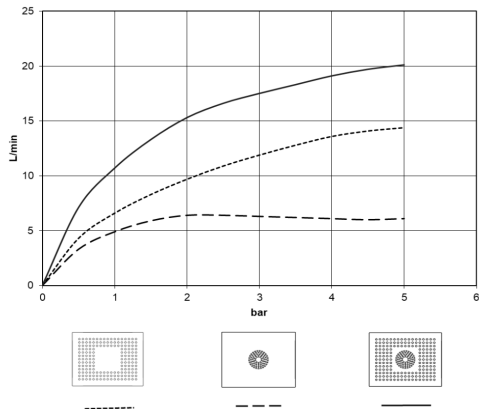

Rain shower for recessed ceiling installation with light 300 x 240 mm - Dark Chrome

IMO

28 044 980

Fits: IMO, LULU, MEM, CL.1, CYO

- rain shower 300 x 240mm
- PURE RAIN, max. flow rate 12 l/min (at 3 bar)
- PURIFY RAIN, max. flow rate 6 l/min (at 3 bar)
- min. recess depth 137 mm
- with anti-scale system
- central RGBW LED spot
- RGBW LED ambient lighting
- For simultaneous control of the jet types, we recommend the xTool thermostat module
- Provided by customer: Zigbee gateway
- Not suitable for use in a steam room.
- WRAS 240502006

Required miscellaneous

Concealed ceiling installation box for recessed ceiling installation with light - 35 044 970 90

- concealed rough parts
- flush-mounted installation box 360x300 mm RAL 9003 signal white
- recess depth 137mm
- Supply pipe 7 m
- Input 100-240V AC 50-60Hz
- Output 12V DC SELV / Class II
- ZigBee Light Link RGBW controller
- Provided by customer: Zigbee gateway

Rain shower for recessed ceiling installation with light 300 x 240 mm - Dark Chrome

IMO

28 044 980
mm [inches]

Flow rate chart

Codes & Standards

DIN 4109

ISO 3822

Scottish Water
Byelaws