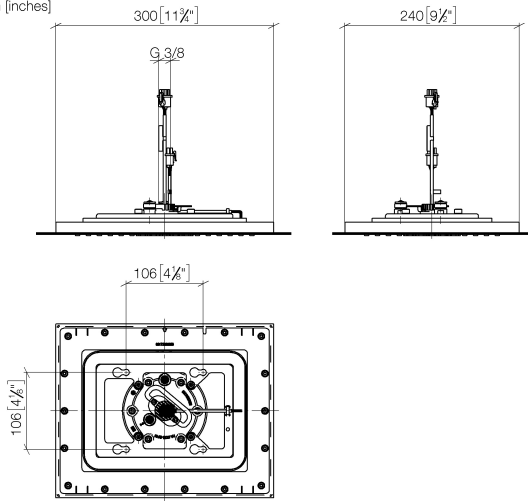

**Rain shower for recessed ceiling installation with light 300 x 240 mm - Brushed Durabronz (23kt Gold)**

IMO

28 044 980

Fits: IMO, LULU, MEM, CL.1, CYO

- rain shower 300 x 240mm
- PURE RAIN, max. flow rate 12 l/min (at 3 bar)
- PURIFY RAIN, max. flow rate 6 l/min (at 3 bar)
- min. recess depth 137 mm
- with anti-scale system
- central RGBW LED spot
- RGBW LED ambient lighting
- For simultaneous control of the jet types, we recommend the xTool thermostat module
- Provided by customer: Zigbee gateway
- Not suitable for use in a steam room.
- WRAS 240502006

**Required miscellaneous**

**Concealed ceiling installation box for recessed ceiling installation with light -** 35 044 970 90

- flush-mounted installation box 360x 300 mm RAL 9003 signal white
- recess depth 137mm
- Supply pipe 7 m
- concealed rough parts
- Input 100-240V AC 50-60Hz
- Output 12V DC SELV / Class II
- ZigBee Light Link RGBW controller
- Provided by customer: Zigbee gateway

**Rain shower for recessed ceiling installation with light 300 x 240 mm - Brushed Durabronz (23kt Gold)**

IMO

28 044 980  
mm [inches]

**Flow rate chart**

**Codes & Standards**

DIN 4109

ISO 3822

Scottish Water  
Byelaws

UK Water Supply  
Regulations

**Ü-Zeichen**

Rain shower for recessed ceiling installation with light 300 x 240 mm - Brushed  
Durabronze (23kt Gold)

---

IMO

28 044 980

Certificates

---