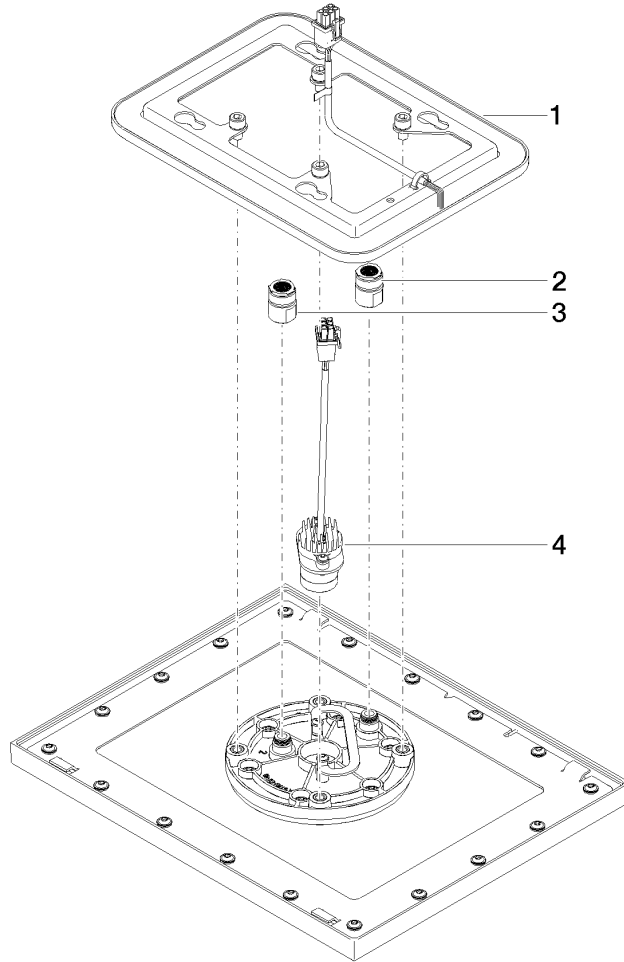

**Required miscellaneous**

**Concealed ceiling installation box for recessed ceiling installation with light -** 35 044 970 90

- flush-mounted installation box 360x 300 mm RAL 9003 signal white
- recess depth 137mm
- Supply pipe 7 m
- concealed rough parts
- Input 100-240V AC 50-60Hz
- Output 12V DC SELV / Class II
- ZigBee Light Link RGBW controller
- Provided by customer: Zigbee gateway

**Rain shower for recessed ceiling installation with light 300 x 240 mm - Brushed Durabronz (23kt Gold)**

IMO

28 044 980  
mm [inches]

**Flow rate chart**

**Codes & Standards**

DIN 4109

ISO 3822

Scottish Water  
Byelaws

UK Water Supply  
Regulations

**Ü-Zeichen**

Rain shower for recessed ceiling installation with light 300 x 240 mm - Brushed  
Durabronze (23kt Gold)

---

IMO

28 044 980

Certificates

---

LGA\_38

WRAS\_240502

Rain shower for recessed ceiling installation with light 300 x 240 mm - Brushed  
Durabronze (23kt Gold)

28 044 980

Product version from 5/1/2022

Rain shower for recessed ceiling installation with light 300 x 240 mm - Brushed  
Durabronze (23kt Gold)