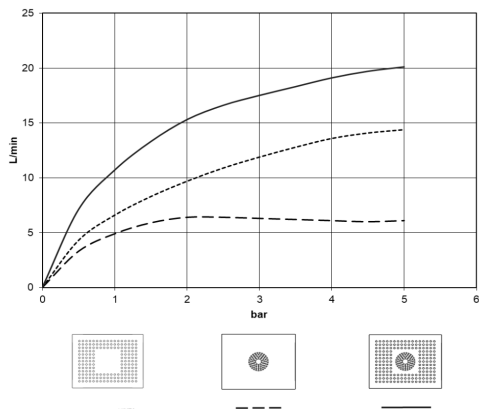

**Rain shower for recessed ceiling installation with light 300 x 240 mm - Brushed Durabronz (23kt Gold)**

IMO

28 044 980

Fits: IMO, LULU, MEM, CL.1, CYO

- rain shower 300 x 240mm
- PURE RAIN, max. flow rate 12 l/min (at 3 bar)
- PURIFY RAIN, max. flow rate 6 l/min (at 3 bar)
- min. recess depth 137 mm
- with anti-scale system
- central RGBW LED spot
- RGBW LED ambient lighting
- For simultaneous control of the jet types, we recommend the xTool thermostat module
- Provided by customer: Zigbee gateway
- Not suitable for use in a steam room.
- WRAS 240502006

**Required miscellaneous**

**Concealed ceiling installation box for recessed ceiling installation with light -** 35 044 970 90

- flush-mounted installation box 360x 300 mm RAL 9003 signal white
- recess depth 137mm
- Supply pipe 7 m
- concealed rough parts
- Input 100-240V AC 50-60Hz
- Output 12V DC SELV / Class II
- ZigBee Light Link RGBW controller
- Provided by customer: Zigbee gateway

**Rain shower for recessed ceiling installation with light 300 x 240 mm - Brushed Durabronz (23kt Gold)**

IMO

28 044 980  
mm [inches]

**Flow rate chart**

**Codes & Standards**

DIN 4109

ISO 3822

Scottish Water  
Byelaws