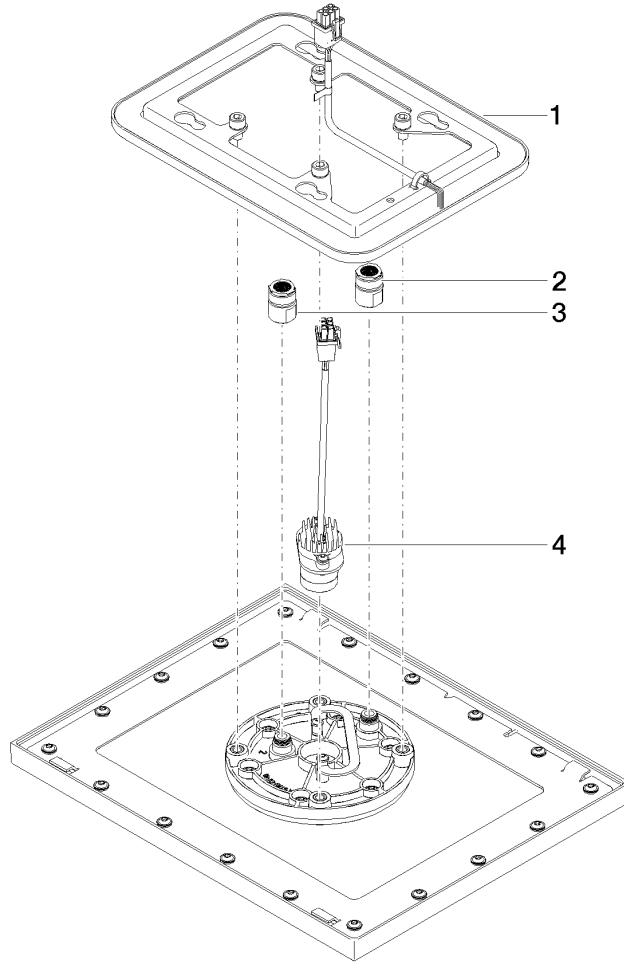

Required miscellaneous

Concealed ceiling installation box for recessed ceiling installation with light - 35 044 970 90

- concealed rough parts
- flush-mounted installation box 360x300 mm RAL 9003 signal white
- recess depth 137mm
- Supply pipe 7 m
- Input 100-240V AC 50-60Hz
- Output 12V DC SELV / Class II
- ZigBee Light Link RGBW controller
- Provided by customer: Zigbee gateway

Rain shower for recessed ceiling installation with light 300 x 240 mm - Brushed Champagne (22kt Gold)

IMO

28 044 980
mm [inches]

Flow rate chart

Codes & Standards

DIN 4109

ISO 3822

Scottish Water
Byelaws

UK Water Supply
Regulations

Ü-Zeichen

Rain shower for recessed ceiling installation with light 300 x 240 mm - Brushed
Champagne (22kt Gold)

IMO

28 044 980

Certificates

LGA_38

WRAS_240502

Rain shower for recessed ceiling installation with light 300 x 240 mm - Brushed
Champagne (22kt Gold)

28 044 980

Product version from 5/1/2022

Rain shower for recessed ceiling installation with light 300 x 240 mm - Brushed
Champagne (22kt Gold)