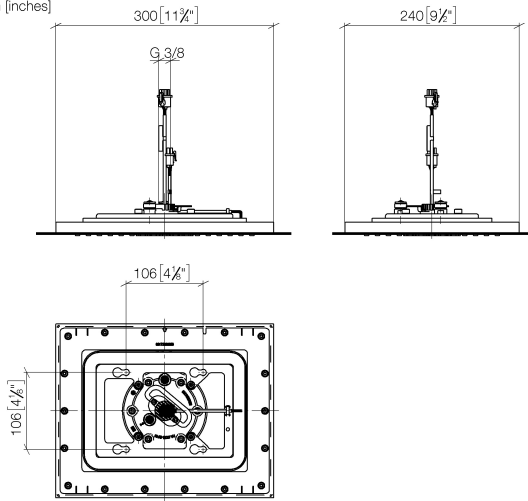

**Rain shower for recessed ceiling installation with light 300 x 240 mm - Brushed
Champagne (22kt Gold)**

IMO

28 044 980

Fits: IMO, LULU, MEM, CL.1, CYO

- rain shower 300 x 240mm
- PURE RAIN, max. flow rate 12 l/min (at 3 bar)
- PURIFY RAIN, max. flow rate 6 l/min (at 3 bar)
- min. recess depth 137 mm
- with anti-scale system
- central RGBW LED spot
- RGBW LED ambient lighting
- For simultaneous control of the jet types, we recommend the xTool thermostat module
- Provided by customer: Zigbee gateway
- Not suitable for use in a steam room.
- WRAS 240502006

Required miscellaneous

Concealed ceiling installation box for recessed ceiling installation with light - 35 044 970 90

- concealed rough parts
- flush-mounted installation box 360x300 mm RAL 9003 signal white
- recess depth 137mm
- Supply pipe 7 m
- Input 100-240V AC 50-60Hz
- Output 12V DC SELV / Class II
- ZigBee Light Link RGBW controller
- Provided by customer: Zigbee gateway

Rain shower for recessed ceiling installation with light 300 x 240 mm - Brushed Champagne (22kt Gold)

IMO

28 044 980
mm [inches]

Flow rate chart

Codes & Standards

DIN 4109

ISO 3822

Scottish Water
Byelaws

UK Water Supply
Regulations

Ü-Zeichen

Rain shower for recessed ceiling installation with light 300 x 240 mm - Brushed
Champagne (22kt Gold)

IMO

28 044 980

Certificates

LGA_38

WRAS_240502