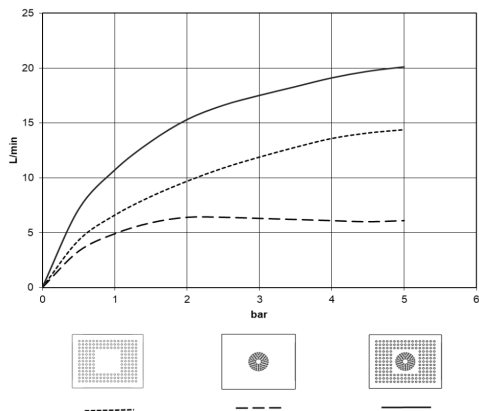

**Rain shower for recessed ceiling installation with light 300 x 240 mm - Brushed
Champagne (22kt Gold)**

IMO

28 044 980

Fits: IMO, LULU, MEM, CL.1, CYO

- rain shower 300 x 240mm
- PURE RAIN, max. flow rate 12 l/min (at 3 bar)
- PURIFY RAIN, max. flow rate 6 l/min (at 3 bar)
- min. recess depth 137 mm
- with anti-scale system
- central RGBW LED spot
- RGBW LED ambient lighting
- For simultaneous control of the jet types, we recommend the xTool thermostat module
- Provided by customer: Zigbee gateway
- Not suitable for use in a steam room.
- WRAS 240502006

Required miscellaneous

Concealed ceiling installation box for recessed ceiling installation with light - 35 044 970 90

- concealed rough parts
- flush-mounted installation box 360x300 mm RAL 9003 signal white
- recess depth 137mm
- Supply pipe 7 m
- Input 100-240V AC 50-60Hz
- Output 12V DC SELV / Class II
- ZigBee Light Link RGBW controller
- Provided by customer: Zigbee gateway

Rain shower for recessed ceiling installation with light 300 x 240 mm - Brushed Champagne (22kt Gold)

IMO

28 044 980
mm [inches]

Flow rate chart

Codes & Standards

DIN 4109

ISO 3822

Scottish Water
Byelaws