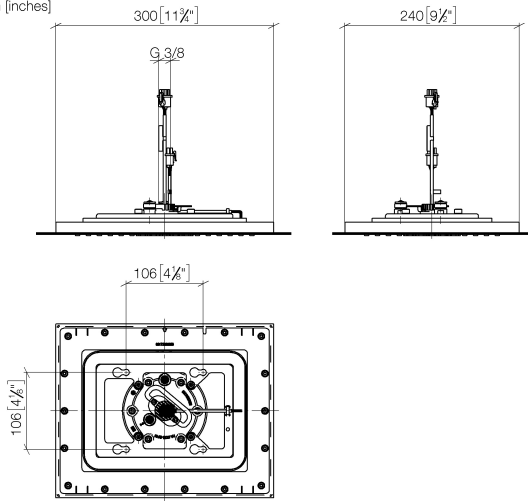

**Rain shower for recessed ceiling installation with light 300 x 240 mm -  
Champagne (22kt Gold)**

IMO

28 044 980

Fits: IMO, LULU, MEM, CL.1, CYO

- rain shower 300 x 240mm
- PURE RAIN, max. flow rate 12 l/min (at 3 bar)
- PURIFY RAIN, max. flow rate 6 l/min (at 3 bar)
- min. recess depth 137 mm
- with anti-scale system
- central RGBW LED spot
- RGBW LED ambient lighting
- For simultaneous control of the jet types, we recommend the xTool thermostat module
- Provided by customer: Zigbee gateway
- Not suitable for use in a steam room.
- WRAS 240502006

**Required miscellaneous**

**Concealed ceiling installation box for recessed ceiling installation with light -** 35 044 970 90

- concealed rough parts
- flush-mounted installation box 360x300 mm RAL 9003 signal white
- recess depth 137mm
- Supply pipe 7 m
- Input 100-240V AC 50-60Hz
- Output 12V DC SELV / Class II
- ZigBee Light Link RGBW controller
- Provided by customer: Zigbee gateway

**Rain shower for recessed ceiling installation with light 300 x 240 mm -  
Champagne (22kt Gold)**

IMO

28 044 980  
mm [inches]

**Flow rate chart**

**Codes & Standards**

DIN 4109

ISO 3822

Scottish Water  
Byelaws

UK Water Supply  
Regulations

**Ü-Zeichen**

Rain shower for recessed ceiling installation with light 300 x 240 mm -  
Champagne (22kt Gold)

---

IMO

28 044 980

Certificates

---