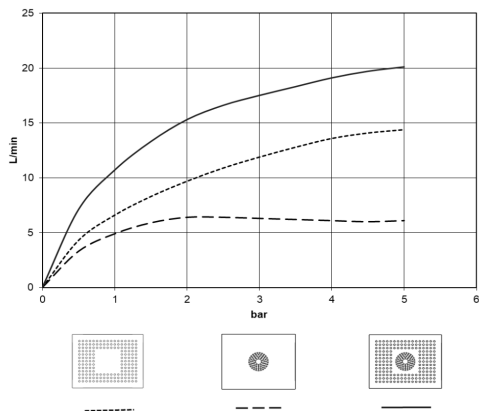

**Rain shower for recessed ceiling installation with light 300 x 240 mm -  
Champagne (22kt Gold)**

IMO

28 044 980

Fits: IMO, LULU, MEM, CL.1, CYO

- rain shower 300 x 240mm
- PURE RAIN, max. flow rate 12 l/min (at 3 bar)
- PURIFY RAIN, max. flow rate 6 l/min (at 3 bar)
- min. recess depth 137 mm
- with anti-scale system
- central RGBW LED spot
- RGBW LED ambient lighting
- For simultaneous control of the jet types, we recommend the xTool thermostat module
- Provided by customer: Zigbee gateway
- Not suitable for use in a steam room.
- WRAS 240502006

**Required miscellaneous**

**Concealed ceiling installation box for recessed ceiling installation with light -** 35 044 970 90

- concealed rough parts
- flush-mounted installation box 360x300 mm RAL 9003 signal white
- recess depth 137mm
- Supply pipe 7 m
- Input 100-240V AC 50-60Hz
- Output 12V DC SELV / Class II
- ZigBee Light Link RGBW controller
- Provided by customer: Zigbee gateway

**Rain shower for recessed ceiling installation with light 300 x 240 mm -  
Champagne (22kt Gold)**

IMO

28 044 980  
mm [inches]

**Flow rate chart**

**Codes & Standards**

DIN 4109

ISO 3822

Scottish Water  
Byelaws