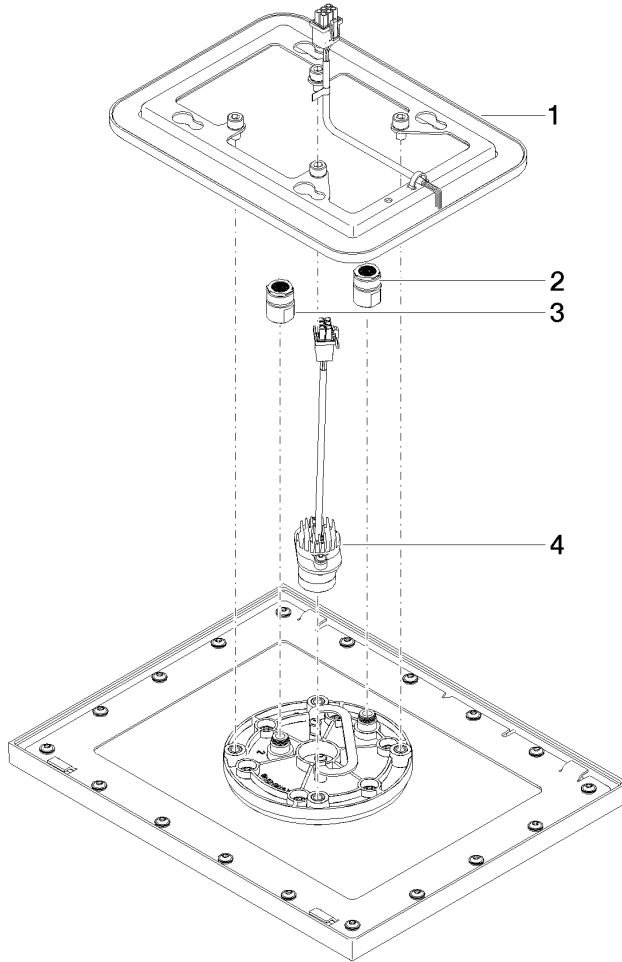

**Required miscellaneous**

**Concealed ceiling installation box for recessed ceiling installation with light -** 35 044 970 90

- concealed rough parts
- flush-mounted installation box 360x300 mm RAL 9003 signal white
- recess depth 137mm
- Supply pipe 7 m
- Input 100-240V AC 50-60Hz
- Output 12V DC SELV / Class II
- ZigBee Light Link RGBW controller
- Provided by customer: Zigbee gateway

**Rain shower for recessed ceiling installation with light 300 x 240 mm -  
Champagne (22kt Gold)**

IMO

28 044 980  
mm [inches]

**Flow rate chart**

**Codes & Standards**

DIN 4109

ISO 3822

Scottish Water  
Byelaws

UK Water Supply  
Regulations

**Ü-Zeichen**

Rain shower for recessed ceiling installation with light 300 x 240 mm -  
Champagne (22kt Gold)

---

IMO

28 044 980

Certificates

---

LGA\_38

WRAS\_240502

Rain shower for recessed ceiling installation with light 300 x 240 mm -  
Champagne (22kt Gold)

28 044 980

Product version from 5/1/2022

Rain shower for recessed ceiling installation with light 300 x 240 mm -  
Champagne (22kt Gold)