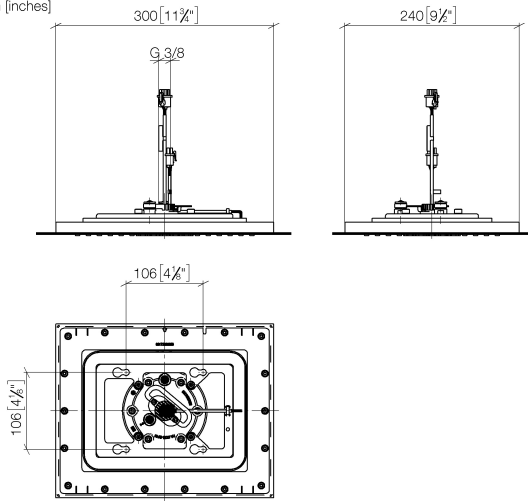

**Rain shower for recessed ceiling installation with light 300 x 240 mm - Brushed Dark Platinum**

IMO

28 044 980

Fits: IMO, LULU, MEM, CL.1, CYO

- rain shower 300 x 240mm
- PURE RAIN, max. flow rate 12 l/min (at 3 bar)
- PURIFY RAIN, max. flow rate 6 l/min (at 3 bar)
- min. recess depth 137 mm
- with anti-scale system
- central RGBW LED spot
- RGBW LED ambient lighting
- For simultaneous control of the jet types, we recommend the xTool thermostat module
- Provided by customer: Zigbee gateway
- Not suitable for use in a steam room.
- WRAS 240502006

**Required miscellaneous**

**Concealed ceiling installation box for recessed ceiling installation with light -** 35 044 970 90

- flush-mounted installation box 360x300 mm RAL 9003 signal white
- recess depth 137mm
- Supply pipe 7 m
- concealed rough parts
- Input 100-240V AC 50-60Hz
- Output 12V DC SELV / Class II
- ZigBee Light Link RGBW controller
- Provided by customer: Zigbee gateway

**Rain shower for recessed ceiling installation with light 300 x 240 mm - Brushed Dark Platinum**

IMO

28 044 980  
mm [inches]

**Flow rate chart**

**Codes & Standards**

DIN 4109

ISO 3822

Scottish Water  
Byelaws

UK Water Supply  
Regulations

**Ü-Zeichen**

Rain shower for recessed ceiling installation with light 300 x 240 mm - Brushed  
Dark Platinum

---

IMO

28 044 980

Certificates

---