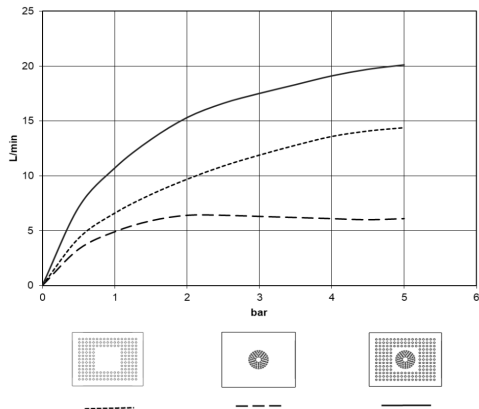

**Rain shower for recessed ceiling installation with light 300 x 240 mm - Brushed Dark Platinum**

IMO

28 044 980

Fits: IMO, LULU, MEM, CL.1, CYO

- rain shower 300 x 240mm
- PURE RAIN, max. flow rate 12 l/min (at 3 bar)
- PURIFY RAIN, max. flow rate 6 l/min (at 3 bar)
- min. recess depth 137 mm
- with anti-scale system
- central RGBW LED spot
- RGBW LED ambient lighting
- For simultaneous control of the jet types, we recommend the xTool thermostat module
- Provided by customer: Zigbee gateway
- Not suitable for use in a steam room.
- WRAS 240502006

**Required miscellaneous**

**Concealed ceiling installation box for recessed ceiling installation with light -** 35 044 970 90

- flush-mounted installation box 360x300 mm RAL 9003 signal white
- recess depth 137mm
- Supply pipe 7 m
- concealed rough parts
- Input 100-240V AC 50-60Hz
- Output 12V DC SELV / Class II
- ZigBee Light Link RGBW controller
- Provided by customer: Zigbee gateway

**Rain shower for recessed ceiling installation with light 300 x 240 mm - Brushed Dark Platinum**

IMO

28 044 980  
mm [inches]

**Flow rate chart**

**Codes & Standards**

DIN 4109

ISO 3822

Scottish Water  
Byelaws