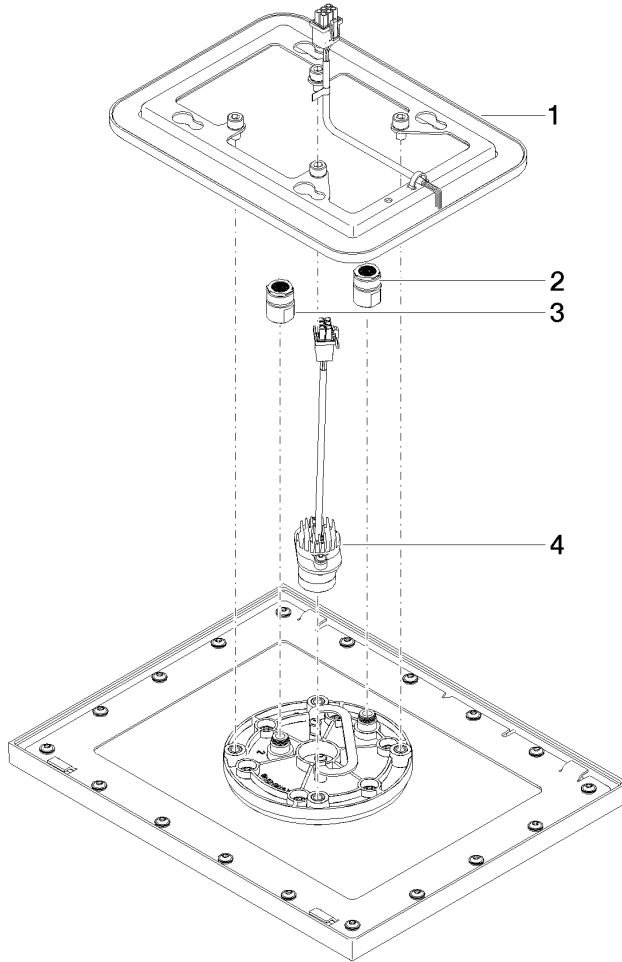

**Required miscellaneous**

**Concealed ceiling installation box for recessed ceiling installation with light -** 35 044 970 90

- flush-mounted installation box 360x300 mm RAL 9003 signal white
- recess depth 137mm
- Supply pipe 7 m
- concealed rough parts
- Input 100-240V AC 50-60Hz
- Output 12V DC SELV / Class II
- ZigBee Light Link RGBW controller
- Provided by customer: Zigbee gateway

**Rain shower for recessed ceiling installation with light 300 x 240 mm - Brushed Dark Platinum**

IMO

28 044 980  
mm [inches]

**Flow rate chart**

**Codes & Standards**

DIN 4109

ISO 3822

Scottish Water  
Byelaws

UK Water Supply  
Regulations

**Ü-Zeichen**

Rain shower for recessed ceiling installation with light 300 x 240 mm - Brushed  
Dark Platinum

---

IMO

28 044 980

Certificates

---

LGA\_38

WRAS\_240502

28 044 980

Product version from 5/1/2022

Rain shower for recessed ceiling installation with light 300 x 240 mm - Brushed  
Dark Platinum

IMO

28 044 980