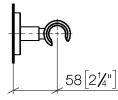

EDITION PRO Wall bracket - Chrome

28 050 626

- rosette Ø 55 mm

	Chrome	28 050 626-00
	Matte Black	28 050 626-33
	Brushed Chrome	28 050 626-93

EDITION PRO Wall bracket - Chrome

28 050 626

mm [inches]

EDITION PRO Wall bracket - Chrome

28 050 626

Parts for other
finishes can be found
here: [Matte Black](#)

EDITION PRO Wall bracket - Chrome

28 050 626

Spare parts list

No.	Item Number	Name	Quantity used	Delivery time
	05 17 62 500 00 90	fixing set	6	2