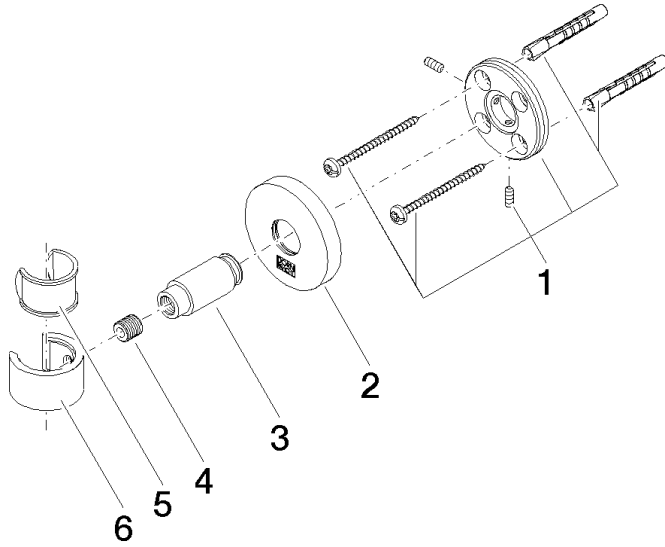

EDITION PRO Wall bracket - Brushed Chrome

28 050 626

• rosette Ø 55 mm

	Brushed Chrome	28 050 626-93
	Chrome	28 050 626-00
	Matte Black	28 050 626-33

EDITION PRO Wall bracket - Brushed Chrome

28 050 626

mm [inches]

EDITION PRO Wall bracket - Brushed Chrome

28 050 626

Parts for other
finishes can be found
here: [Chrome](#)

EDITION PRO Wall bracket - Brushed Chrome

28 050 626

Spare parts list

No.	Item Number	Name	Quantity used	Delivery time
	05 17 62 500 00 90	fixing set	6	2