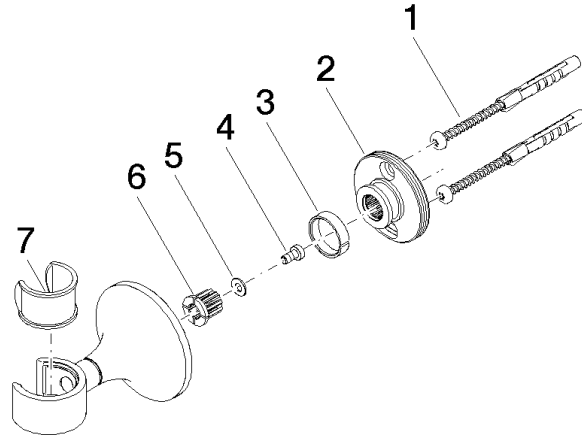

## VAIA Wall bracket - Brushed Platinum

28 050 809 Product version from 8/29/2019

- rosette Ø 60 mm

	Brushed Platinum	28 050 809-06
	Chrome	28 050 809-00
	Platinum	28 050 809-08
	Dark Chrome	28 050 809-19
	Brushed Durabronze (23kt Gold)	28 050 809-28
	Brushed Bronze	28 050 809-42
	Brushed Champagne (22kt Gold)	28 050 809-46
	Champagne (22kt Gold)	28 050 809-47
	Brushed Dark Platinum	28 050 809-99

## VAIA Wall bracket - Brushed Platinum

---

28 050 809 Product version from 8/29/2019

mm [inches]

**VAIA Wall bracket - Brushed Platinum**

28 050 809 Product version from 8/29/2019

Parts for other finishes can be found here: [Chrome](#)

**Spare parts list**

No.	Item Number	Name	Quantity used	Delivery time
1	05 30 31 025 00 90	fixing set	1	2
2	90 17 20 759 00 90	disc	1	2
3	09 14 15 022 90	ring	1	2
4	09 30 30 057 90	screw	1	2
5	09 30 11 024 90	disc	1	2
6	09 12 12 213 90	fixing cap	1	2
7	90 18 40 035 00 90	sleeve	1	2