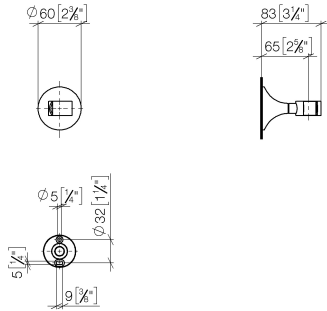

## VAIA Wall bracket - Brushed Platinum

28 050 809 Product version from 8/29/2019

- rosette Ø 60 mm

	Brushed Platinum	28 050 809-06
	Chrome	28 050 809-00
	Platinum	28 050 809-08
	Dark Chrome	28 050 809-19
	Brushed Durabronze (23kt Gold)	28 050 809-28
	Brushed Bronze	28 050 809-42
	Brushed Champagne (22kt Gold)	28 050 809-46
	Champagne (22kt Gold)	28 050 809-47
	Brushed Dark Platinum	28 050 809-99

## VAIA Wall bracket - Brushed Platinum

---

28 050 809 Product version from 8/29/2019

mm [inches]

**VAIA Wall bracket - Brushed Platinum**

28 050 809 Product version from 8/29/2019

Parts for other finishes can be found here: [Chrome](#)

**Spare parts list**

No.	Item Number	Name	Quantity used	Delivery time
1	05 30 31 025 00 90	fixing set	1	2
2	90 17 20 759 00 90	disc	1	2
3	09 14 15 022 90	ring	1	2
4	09 30 30 057 90	screw	1	2
5	09 30 11 024 90	disc	1	2
6	09 12 12 213 90	fixing cap	1	2
7	90 18 40 035 00 90	sleeve	1	2