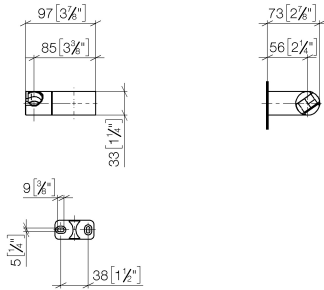

## Wall bracket swivel - Light Gold

28 060 970 Product version from 10/1/2023

- pivotable 75°

	Light Gold	28 060 970-26
	Chrome	28 060 970-00
	Brushed Platinum	28 060 970-06
	Platinum	28 060 970-08
	Dark Brass matt	28 060 970-16
	Dark Chrome	28 060 970-19
	Brushed Light Gold	28 060 970-27
	Brushed Durabronze (23kt Gold)	28 060 970-28
	Matte Black	28 060 970-33
	Brushed Bronze	28 060 970-42
	Brushed Champagne (22kt Gold)	28 060 970-46
	Champagne (22kt Gold)	28 060 970-47
	Brushed Chrome	28 060 970-93
	Brushed Dark Platinum	28 060 970-99

## Wall bracket swivel - Light Gold

28 060 970 Product version from 10/1/2023

mm [inches]

### Spare parts list

No.	Item Number	Name	Quantity used	Delivery time
1	09 12 12 212 90	sleeve	1	2
2	09 31 11 009 90	pin	2	2
3	05 30 31 025 00 90	fixing set	1	2
4	08 30 11 563 90	holder	1	2