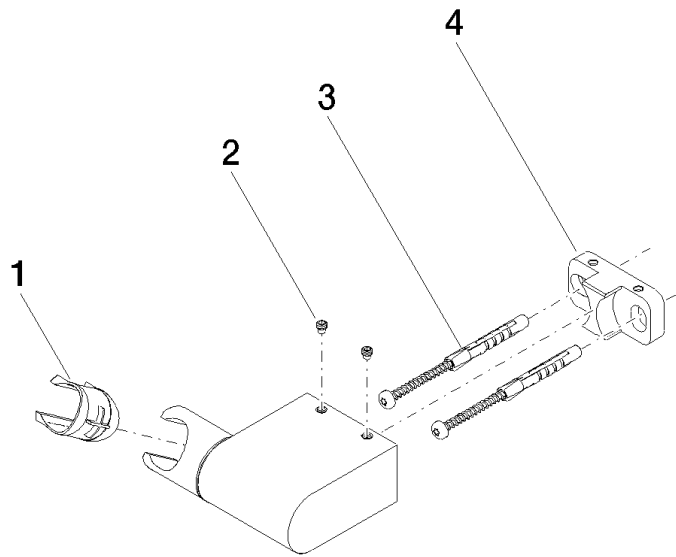

## Wall bracket swivel - Light Gold

28 060 970 Product version from 10/1/2023

- pivotable 75°

	Light Gold	28 060 970-26
	Chrome	28 060 970-00
	Brushed Platinum	28 060 970-06
	Platinum	28 060 970-08
	Dark Brass matt	28 060 970-16
	Dark Chrome	28 060 970-19
	Brushed Light Gold	28 060 970-27
	Brushed Durabronze (23kt Gold)	28 060 970-28
	Matte Black	28 060 970-33
	Brushed Bronze	28 060 970-42
	Brushed Champagne (22kt Gold)	28 060 970-46
	Champagne (22kt Gold)	28 060 970-47
	Brushed Chrome	28 060 970-93
	Brushed Dark Platinum	28 060 970-99

## Wall bracket swivel - Light Gold

28 060 970 Product version from 10/1/2023

mm [inches]

## Wall bracket swivel - Light Gold

28 060 970 Product version from 10/1/2023

Parts for other finishes can be found here: [Chrome](#)

### Spare parts list

No.	Item Number	Name	Quantity used	Delivery time
1	09 12 12 212 90	sleeve	1	2
2	09 31 11 009 90	pin	2	2
3	05 30 31 025 00 90	fixing set	1	2
4	08 30 11 563 90	holder	1	2