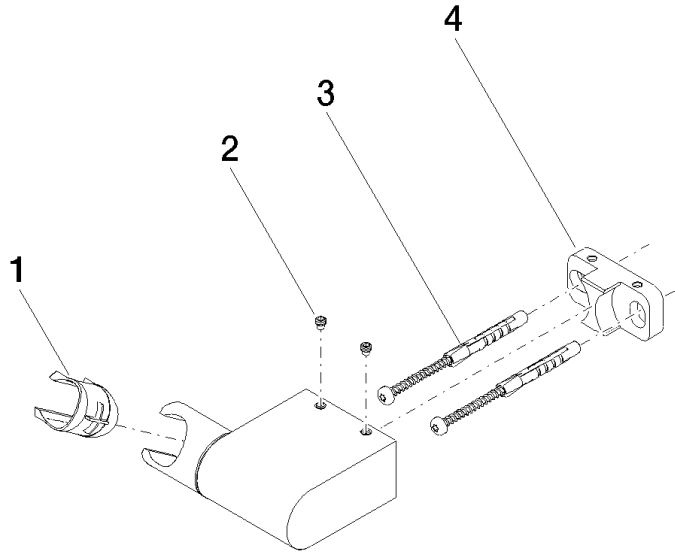

Wall bracket swivel - Matte Black

28 060 970 Product version from 10/1/2023

- pivotable 75°

	Matte Black	28 060 970-33
	Chrome	28 060 970-00
	Brushed Platinum	28 060 970-06
	Platinum	28 060 970-08
	Dark Brass matt	28 060 970-16
	Dark Chrome	28 060 970-19
	Light Gold	28 060 970-26
	Brushed Light Gold	28 060 970-27
	Brushed Durabronze (23kt Gold)	28 060 970-28
	Brushed Bronze	28 060 970-42
	Brushed Champagne (22kt Gold)	28 060 970-46
	Champagne (22kt Gold)	28 060 970-47
	Brushed Chrome	28 060 970-93
	Brushed Dark Platinum	28 060 970-99

Wall bracket swivel - Matte Black

28 060 970 Product version from 10/1/2023

mm [inches]

Wall bracket swivel - Matte Black

28 060 970 Product version from 10/1/2023

Parts for other finishes can be found here: [Chrome](#)

Spare parts list

No.	Item Number	Name	Quantity used	Delivery time
1	09 12 12 212 90	sleeve	1	2
2	09 31 11 009 90	pin	2	2
3	05 30 31 025 00 90	fixing set	1	2
4	08 30 11 563 90	holder	1	2