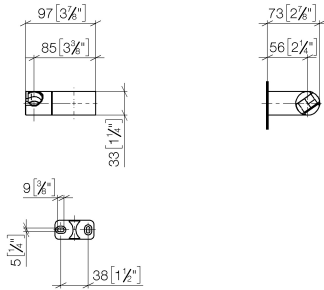

Wall bracket swivel - Matte Black

28 060 970 Product version from 10/1/2023

- pivotable 75°

	Matte Black	28 060 970-33
	Chrome	28 060 970-00
	Brushed Platinum	28 060 970-06
	Platinum	28 060 970-08
	Dark Brass matt	28 060 970-16
	Dark Chrome	28 060 970-19
	Light Gold	28 060 970-26
	Brushed Light Gold	28 060 970-27
	Brushed Durabronze (23kt Gold)	28 060 970-28
	Brushed Bronze	28 060 970-42
	Brushed Champagne (22kt Gold)	28 060 970-46
	Champagne (22kt Gold)	28 060 970-47
	Brushed Chrome	28 060 970-93
	Brushed Dark Platinum	28 060 970-99

Wall bracket swivel - Matte Black

28 060 970 Product version from 10/1/2023

mm [inches]

Wall bracket swivel - Matte Black

28 060 970 Product version from 10/1/2023

Parts for other finishes can be found here: [Chrome](#)

Spare parts list

No.	Item Number	Name	Quantity used	Delivery time
1	09 12 12 212 90	sleeve	1	2
2	09 31 11 009 90	pin	2	2
3	05 30 31 025 00 90	fixing set	1	2
4	08 30 11 563 90	holder	1	2