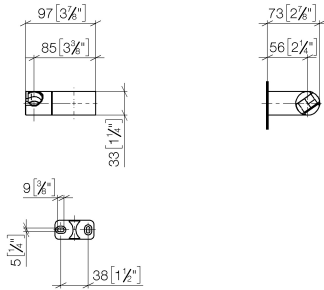

Wall bracket swivel - Brushed Bronze

28 060 970 Product version from 10/1/2023

- pivotable 75°

	Brushed Bronze	28 060 970-42
	Chrome	28 060 970-00
	Brushed Platinum	28 060 970-06
	Platinum	28 060 970-08
	Dark Brass matt	28 060 970-16
	Dark Chrome	28 060 970-19
	Light Gold	28 060 970-26
	Brushed Light Gold	28 060 970-27
	Brushed Durabronze (23kt Gold)	28 060 970-28
	Matte Black	28 060 970-33
	Brushed Champagne (22kt Gold)	28 060 970-46
	Champagne (22kt Gold)	28 060 970-47
	Brushed Chrome	28 060 970-93
	Brushed Dark Platinum	28 060 970-99

Wall bracket swivel - Brushed Bronze

28 060 970 Product version from 10/1/2023

mm [inches]

Wall bracket swivel - Brushed Bronze

28 060 970 Product version from 10/1/2023

Parts for other finishes can be found here: [Chrome](#)

Spare parts list

No.	Item Number	Name	Quantity used	Delivery time
1	09 12 12 212 90	sleeve	1	2
2	09 31 11 009 90	pin	2	2
3	05 30 31 025 00 90	fixing set	1	2
4	08 30 11 563 90	holder	1	2