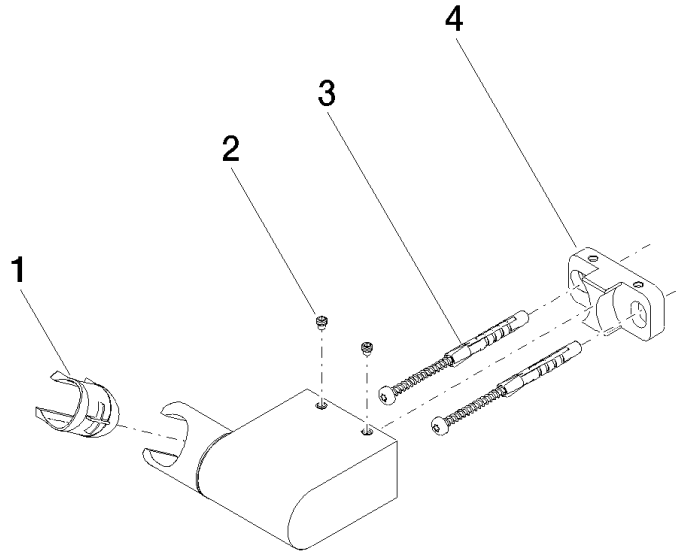

Wall bracket swivel - Brushed Bronze

28 060 970 Product version from 10/1/2023

- pivotable 75°

	Brushed Bronze	28 060 970-42
	Chrome	28 060 970-00
	Brushed Platinum	28 060 970-06
	Platinum	28 060 970-08
	Dark Brass matt	28 060 970-16
	Dark Chrome	28 060 970-19
	Light Gold	28 060 970-26
	Brushed Light Gold	28 060 970-27
	Brushed Durabronze (23kt Gold)	28 060 970-28
	Matte Black	28 060 970-33
	Brushed Champagne (22kt Gold)	28 060 970-46
	Champagne (22kt Gold)	28 060 970-47
	Brushed Chrome	28 060 970-93
	Brushed Dark Platinum	28 060 970-99

Wall bracket swivel - Brushed Bronze

28 060 970 Product version from 10/1/2023

mm [inches]

Wall bracket swivel - Brushed Bronze

28 060 970 Product version from 10/1/2023

Parts for other finishes can be found here: [Chrome](#)

Spare parts list

No.	Item Number	Name	Quantity used	Delivery time
1	09 12 12 212 90	sleeve	1	2
2	09 31 11 009 90	pin	2	2
3	05 30 31 025 00 90	fixing set	1	2
4	08 30 11 563 90	holder	1	2