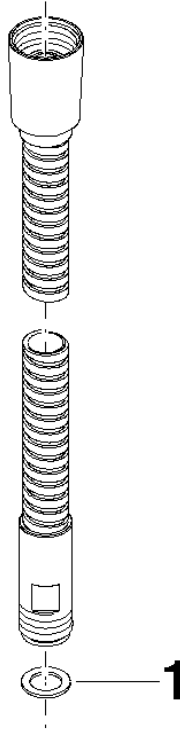

## Metal shower hose 1/2" x 3/8" x 1750 mm - Chrome

28 322 970 Product version from 4/1/2024

- WRAS

	Chrome	28 322 970-00
	Brushed Platinum	28 322 970-06
	Platinum	28 322 970-08
	Durabass (23kt Gold)	28 322 970-09
	Dark Brass matt	28 322 970-16
	Dark Chrome	28 322 970-19
	Light Gold	28 322 970-26
	Brushed Light Gold	28 322 970-27
	Brushed Durabass (23kt Gold)	28 322 970-28
	Matte Black	28 322 970-33
	Brushed Bronze	28 322 970-42
	Brushed Champagne (22kt Gold)	28 322 970-46
	Champagne (22kt Gold)	28 322 970-47
	Brushed Chrome	28 322 970-93
	Brushed Dark Platinum	28 322 970-99

## Metal shower hose 1/2" x 3/8" x 1750 mm - Chrome

---

28 322 970 Product version from 4/1/2024

## Metal shower hose 1/2" x 3/8" x 1750 mm - Chrome

28 322 970 Product version from 4/1/2024

Parts for other finishes can be found here: [Brushed](#)  
[Platinum](#)

### Spare parts list

No.	Item Number	Name	Quantity used	Delivery time
1	90 14 20 026 00 90	seal	1	2