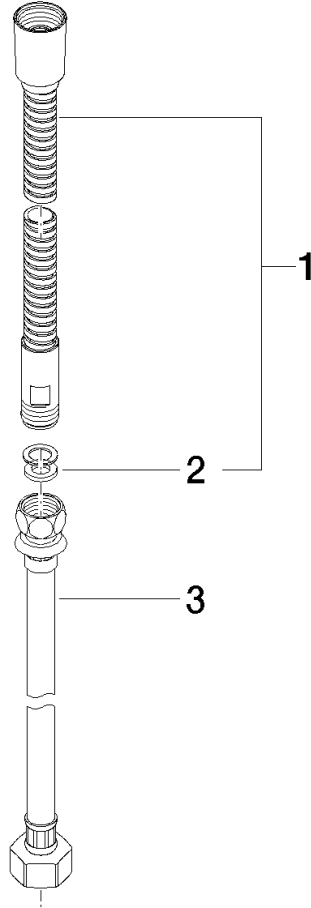

**Metal shower hose in two parts 1/2" x 3/8" x 2250 mm - Light Gold**

28 323 970 Product version from 10/1/2023

	Light Gold	28 323 970-26
	Chrome	28 323 970-00
	Brushed Platinum	28 323 970-06
	Platinum	28 323 970-08
	Durabrand (23kt Gold)	28 323 970-09
	Dark Chrome	28 323 970-19
	Brushed Light Gold	28 323 970-27
	Brushed Durabrand (23kt Gold)	28 323 970-28
	Matte Black	28 323 970-33
	Brushed Bronze	28 323 970-42
	Brushed Champagne (22kt Gold)	28 323 970-46
	Champagne (22kt Gold)	28 323 970-47
	Brushed Chrome	28 323 970-93
	Brushed Dark Platinum	28 323 970-99

## Metal shower hose in two parts 1/2" x 3/8" x 2250 mm - Light Gold

---

28 323 970 Product version from 10/1/2023

## Metal shower hose in two parts 1/2" x 3/8" x 2250 mm - Light Gold

---

28 323 970 Product version from 10/1/2023

**Metal shower hose in two parts 1/2" x 3/8" x 2250 mm - Light Gold**

28 323 970 Product version from 10/1/2023

Parts for other finishes can be found here: [Chrome](#)

**Spare parts list**

No.	Item Number	Name	Quantity used	Delivery time
1	28 322 970-26	Metal shower hose 1/2" x 3/8" x 1750 mm - Light Gold	1	30
2	90 14 20 026 00 90	seal	1	2
3	12 505 970 90	High pressure hose 1/2" x 3/8" x 500 mm -	1	2