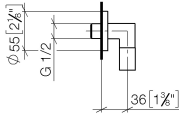

## EDITION PRO Wall elbow - Matte Black

---

28 450 626

- 3/8" shower outlet
- rosette Ø 55 mm
- 1/2" connection
- WRAS

Intrinsic protection against back flow.

	Matte Black	28 450 626-33
	Chrome	28 450 626-00
	Brushed Chrome	28 450 626-93

## EDITION PRO Wall elbow - Matte Black

---

28 450 626

mm [inches]