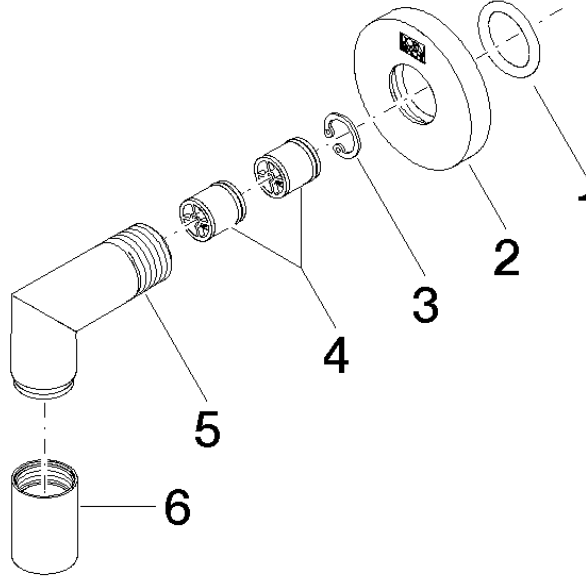

### Certificates

---

Belgaqua\_21-381-2 WRAS\_240702

**EDITION PRO Wall elbow - Matte Black**

28 450 626

Parts for other finishes can be found here: [Chrome](#)

**Spare parts list**

No.	Item Number	Name	Quantity used	Delivery time
1	90 14 10 026 00 90	seal	1	2
2	09 27 22 503-33	rosette	1	30
3	09 16 01 014 90	ring	1	2
4	90 23 01 141 00 90	back-flow preventer	1	2
5	09 11 03 036-33	connection	1	30
6	90 21 02 069 00-33	cover	1	30