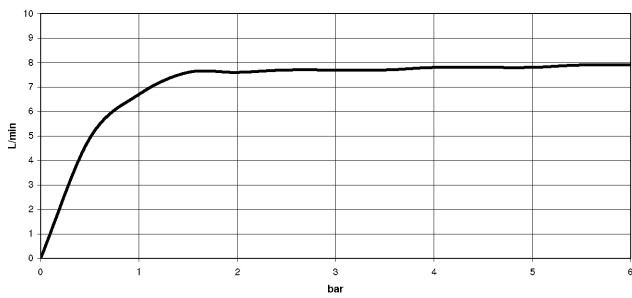

DORNBACHT YAMOU Shower head - Chrome

28 503 831

- 180-210mm projection
- ball-joint pivotable through 30°
- normal flow
- with anti-scale system
- spray head Ø 100mm
- rosette Ø 55 mm
- 1/2" connection
- max. flow 6.8 l/min
- rosette Ø 55 mm
- WRAS 240202028

	Chrome	28 503 831-00
	Soft Black	28 503 831-69

DORNBACHT YAMOU Shower head - Chrome

28 503 831

Flow rate chart

Codes & Standards

DIN 4109

ISO 3822

Scottish Water
Byelaws