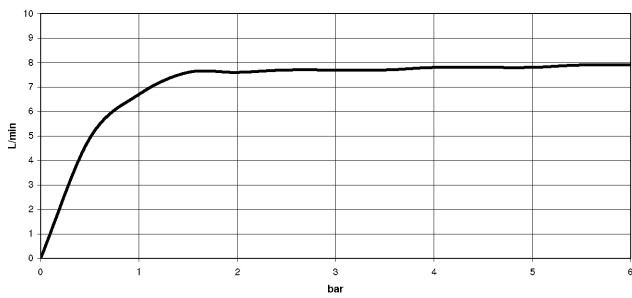

DORNBACHT YARRE Shower head - Chrome

28 503 832

- 180-210mm projection
- ball-joint pivotable through 30°
- normal flow
- with anti-scale system
- spray head Ø 100mm
- rosette Ø 55 mm
- 1/2" connection
- max. flow 6.8 l/min
- rosette Ø 55 mm
- WRAS 240202028

	Chrome	28 503 832-00
	Soft Black	28 503 832-69

DORNBACHT YARRE Shower head - Chrome

28 503 832

Flow rate chart

Codes & Standards

DIN 4109

ISO 3822

Scottish Water
Byelaws

UK Water Supply
Regulations

Ü-Zeichen

DORNBACHT YARRE Shower head - Chrome

28 503 832

Certificates

LGA_28

WRAS_240202

DORNBACHT YARRE Shower head - Chrome