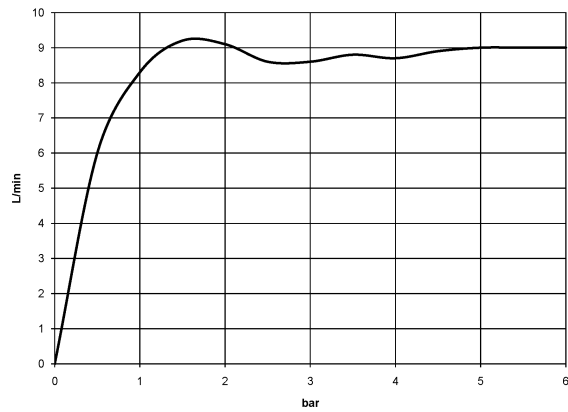

## Shower head - Platinum

28 508 979 Product version from 6/1/2024

- 200mm projection
- ball-joint pivotable through 30°
- Three settings: COMPACT RAIN, COMPACT SOFT FLOW, COMPACT AQUAPRESSURE FLOW, max. flow rate 9 l/min (at 3 bar)
- Function from: 7 l/min
- with anti-scale system
- spray head Ø 92mm
- rosette Ø 55 mm
- 1/2" connection

### Recommended miscellaneous

---

**Concealed wall elbow -**

- max. recess depth mm
- min. recess depth mm

35 085 970 90

## Shower head - Platinum

28 508 979 Product version from 6/1/2024

mm [inches]

## Flow rate chart