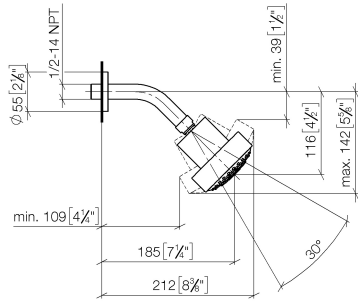

## Shower head - Platinum

28 508 979 Product version from 6/1/2024

- 200mm projection
- ball-joint pivotable through 30°
- Three settings: COMPACT RAIN, COMPACT SOFT FLOW, COMPACT AQUAPRESSURE FLOW, max. flow rate 9 l/min (at 3 bar)
- Function from: 7 l/min
- with anti-scale system
- spray head Ø 92mm
- rosette Ø 55 mm
- 1/2" connection

### Recommended miscellaneous

---

**Concealed wall elbow -**

- max. recess depth mm
- min. recess depth mm

35 085 970 90

## Shower head - Platinum

28 508 979 Product version from 6/1/2024

mm [inches]

## Flow rate chart