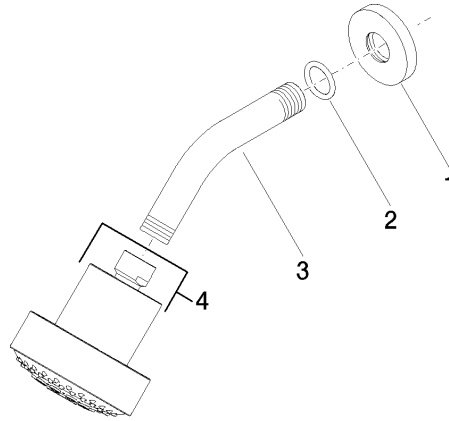

Shower head - Platinum

28 508 979 Product version from 6/1/2024

Spare parts list

No.	Item Number	Name	Quantity used	Delivery time
1	09 27 22 003-08	rosette	1	40
2	90 14 10 026 00 90	seal	1	2
3	09 11 03 011-08	connection	1	40
4	04 12 11 110 00-08	shower	1	40