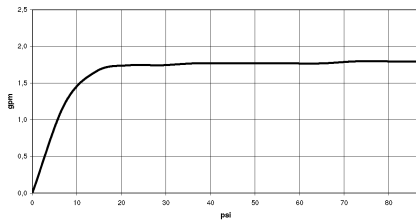

Shower head FlowReduce - Dark Chrome

28 508 979

- 200mm projection
- ball-joint pivotable through 30°
- Three settings: COMPACT RAIN, COMPACT SOFT FLOW, COMPACT AQUAPRESSURE FLOW, max. flow rate 6.8 l/min (at 3 bar)
- with anti-scale system
- spray head Ø 92mm
- rosette Ø 55 mm
- 1/2" connection
- This product can help a building meet the requirements of Green Building Rating Systems, e.g. LEED®, BREEAM®, DGNB

Shower head FlowReduce - Dark Chrome

28 508 979

Shower head FlowReduce - Dark Chrome

28 508 979

mm [inches]

Flow rate chart

Codes & Standards

ASME A112.18.1

cUPC

DIN 4109

ISO 3822

Ü-Zeichen

Shower head FlowReduce - Dark Chrome

28 508 979

Certificates

LGA_38