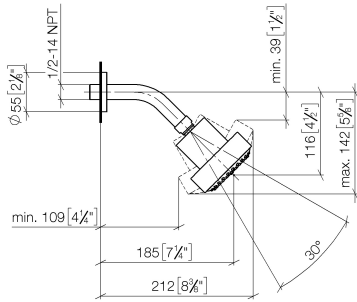

Shower head FlowReduce - Dark Chrome

28 508 979

- 200mm projection
- ball-joint pivotable through 30°
- Three settings: COMPACT RAIN, COMPACT SOFT FLOW, COMPACT AQUAPRESSURE FLOW, max. flow rate 6.8 l/min (at 3 bar)
- with anti-scale system
- spray head Ø 92mm
- rosette Ø 55 mm
- 1/2" connection
- This product can help a building meet the requirements of Green Building Rating Systems, e.g. LEED®, BREEAM®, DGNB

	Dark Chrome	28 508 979-19 0010
	Chrome	28 508 979-00 0010
	Chrome	28 508 979-00
	Brushed Platinum	28 508 979-06 0010
	Brushed Platinum	28 508 979-06
	Platinum	28 508 979-08 0010
	Platinum	28 508 979-08
	Dark Chrome	28 508 979-19
	Light Gold	28 508 979-26 0010
	Light Gold	28 508 979-26
	Brushed Light Gold	28 508 979-27 0010
	Brushed Light Gold	28 508 979-27
	Brushed Durabrass (23kt Gold)	28 508 979-28 0010
	Brushed Durabrass (23kt Gold)	28 508 979-28
	Matte Black	28 508 979-33 0010
	Matte Black	28 508 979-33
	Brushed Bronze	28 508 979-42
	Brushed Bronze	28 508 979-42 0010
	Brushed Champagne (22kt Gold)	28 508 979-46 0010
	Brushed Champagne (22kt Gold)	28 508 979-46
	Champagne (22kt Gold)	28 508 979-47 0010
	Champagne (22kt Gold)	28 508 979-47
	Brushed Chrome	28 508 979-93 0010
	Brushed Chrome	28 508 979-93
	Brushed Dark Platinum	28 508 979-99 0010
	Brushed Dark Platinum	28 508 979-99

Shower head FlowReduce - Dark Chrome

28 508 979

Shower head FlowReduce - Dark Chrome

28 508 979

mm [inches]

Flow rate chart

Codes & Standards

ASME A112.18.1

cUPC

DIN 4109

ISO 3822

Ü-Zeichen

Shower head FlowReduce - Dark Chrome

28 508 979

Certificates

LGA_38