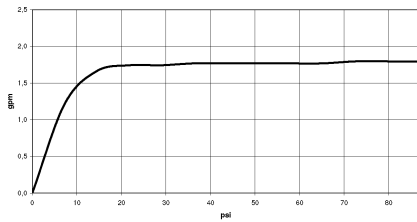

## Shower head FlowReduce - Dark Chrome

28 508 980 Product version from 5/15/2020

- 200mm projection
- ball-joint pivotable through 30°
- Three settings: COMPACT RAIN, COMPACT SOFT FLOW, COMPACT AQUAPRESSURE FLOW, max. flow rate 6.8 l/min (at 3 bar)
- with anti-scale system
- spray head Ø 92mm
- rosette 60 x 60 mm
- 1/2" connection
- This product can help a building meet the requirements of Green Building Rating Systems, e.g. LEED®, BREEAM®, DGNB

	Dark Chrome	28 508 980-19 0010
	Chrome	28 508 980-00 0010
	Chrome	28 508 980-00
	Brushed Platinum	28 508 980-06 0010
	Brushed Platinum	28 508 980-06
	Platinum	28 508 980-08 0010
	Platinum	28 508 980-08
	Dark Chrome	28 508 980-19
	Brushed Light Gold	28 508 980-27
	Brushed Light Gold	28 508 980-27 0010
	Brushed Durabronze (23kt Gold)	28 508 980-28 0010
	Brushed Durabronze (23kt Gold)	28 508 980-28
	Matte Black	28 508 980-33
	Matte Black	28 508 980-33 0010
	Brushed Champagne (22kt Gold)	28 508 980-46 0010
	Brushed Champagne (22kt Gold)	28 508 980-46
	Champagne (22kt Gold)	28 508 980-47 0010
	Champagne (22kt Gold)	28 508 980-47
	Brushed Chrome	28 508 980-93 0010
	Brushed Chrome	28 508 980-93
	Brushed Dark Platinum	28 508 980-99 0010
	Brushed Dark Platinum	28 508 980-99

**Shower head FlowReduce - Dark Chrome**

28 508 980 Product version from 5/15/2020

**Flow rate chart**

**Codes & Standards**

ASME A112.18.1

cUPC

DIN 4109

ISO 3822