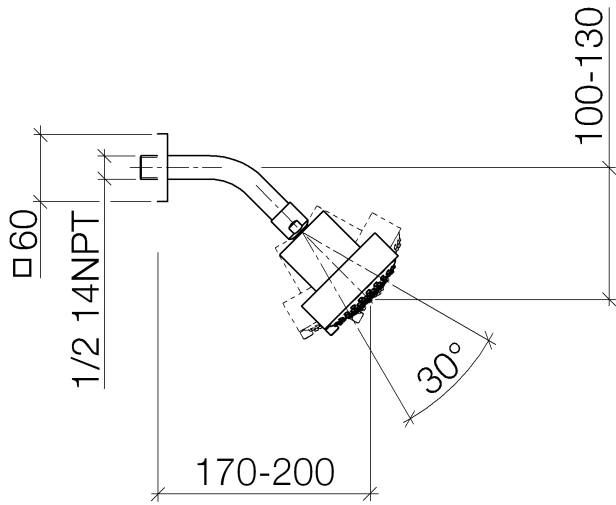

## Shower head FlowReduce - Dark Chrome

28 508 980 Product version from 5/15/2020

- 200mm projection
- ball-joint pivotable through 30°
- Three settings: COMPACT RAIN, COMPACT SOFT FLOW, COMPACT AQUAPRESSURE FLOW, max. flow rate 6.8 l/min (at 3 bar)
- with anti-scale system
- spray head Ø 92mm
- rosette 60 x 60 mm
- 1/2" connection
- This product can help a building meet the requirements of Green Building Rating Systems, e.g. LEED®, BREEAM®, DGNB

**Shower head FlowReduce - Dark Chrome**

28 508 980 Product version from 5/15/2020

**Flow rate chart**

**Codes & Standards**

ASME A112.18.1

cUPC

DIN 4109

ISO 3822

## Shower head FlowReduce - Dark Chrome

---

28 508 980 Product version from 5/15/2020

### Spare parts list

No.	Item Number	Name	Quantity used	Delivery time
1	09 27 98 003-19	rosette	1	60
2	09 31 11 048 90	pin	1	2
3	09 14 10 098 90	seal	1	2
4	09 11 03 011-19	connection	1	20
5	04 12 11 110 30-19	shower	1	-