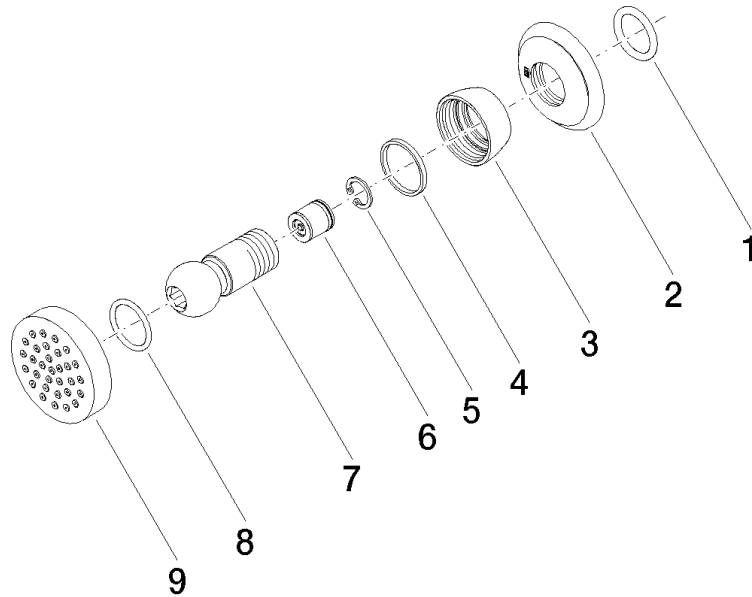

MADISON Body spray without volume control - Chrome

28 528 360

- spray head Ø 55mm
- ball-joint pivotable through 25° (in any direction)
- HORIZONTAL RAIN, max. flow rate 7 l/min (at 3 bar)
- rosette Ø 55 mm
- 1/2" connection
- WRAS

Recommended miscellaneous

Concealed wall elbow -

- max. recess depth mm
- min. recess depth mm

35 085 970 90

MADISON Body spray without volume control - Chrome

28 528 360

mm [inches]

Flow rate chart

Codes & Standards

DIN 4109

ISO 3822

Scottish Water
Byelaws

UK Water Supply
Regulations

Ü-Zeichen

MADISON Body spray without volume control - Chrome

28 528 360

Certificates

LGA_38

WRAS_240602

MADISON Body spray without volume control - Chrome

28 528 360

Spare parts list

No.	Item Number	Name	Quantity used	Delivery time
1	90 14 10 026 00 90	seal	1	2
2	09 27 35 003-00	rosette	1	10
3	09 23 30 027-00	nut	1	10
4	09 14 15 010 90	ring	1	2
5	09 16 01 014 90	ring	1	2
6	90 23 01 147 00 90	back-flow preventer	1	2
7	09 21 40 016-00	connection	1	10
8	09 14 10 015 90	seal	1	2
9	90 12 05 027 00-00	casing (completely)	1	10