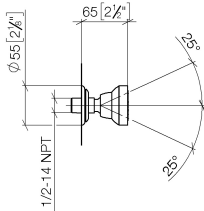

MADISON Body spray without volume control - Chrome

28 528 360

- spray head Ø 55mm
- ball-joint pivotable through 25° (in any direction)
- HORIZONTAL RAIN, max. flow rate 7 l/min (at 3 bar)
- rosette Ø 55 mm
- 1/2" connection
- WRAS

Recommended miscellaneous

Concealed wall elbow -

- max. recess depth mm
- min. recess depth mm

35 085 970 90

MADISON Body spray without volume control - Chrome

28 528 360

mm [inches]

Flow rate chart

Codes & Standards

DIN 4109

ISO 3822

Scottish Water
Byelaws

UK Water Supply
Regulations

Ü-Zeichen

MADISON Body spray without volume control - Chrome

28 528 360

Certificates

LGA_38

WRAS_240602

MADISON Body spray without volume control - Chrome

28 528 360

Spare parts list

No.	Item Number	Name	Quantity used	Delivery time
1	90 14 10 026 00 90	seal	1	2
2	09 27 35 003-00	rosette	1	10
3	09 23 30 027-00	nut	1	10
4	09 14 15 010 90	ring	1	2
5	09 16 01 014 90	ring	1	2
6	90 23 01 147 00 90	back-flow preventer	1	2
7	09 21 40 016-00	connection	1	10
8	09 14 10 015 90	seal	1	2
9	90 12 05 027 00-00	casing (completely)	1	10