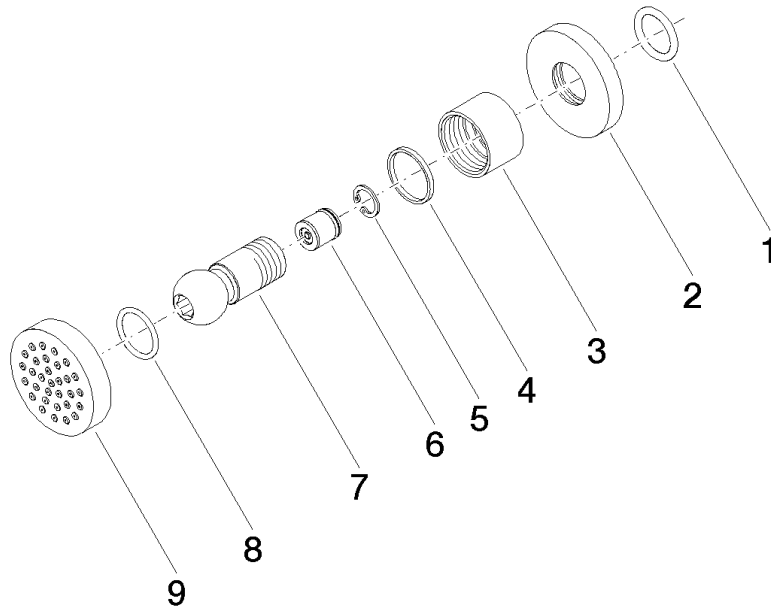

Body spray without volume control - Brushed Light Gold

28 528 979 Product version from 10/1/2023

- spray head Ø 55mm
- ball-joint pivotable through 25° (in any direction)
- HORIZONTAL RAIN, max. flow rate 7 l/min (at 3 bar)
- with anti-scale system
- rosette Ø 55 mm
- 1/2" connection
- WRAS

mm [inches]

Flow rate chart

Codes & Standards

DIN 4109

ISO 3822

Scottish Water
Byelaws

UK Water Supply
Regulations

Ü-Zeichen

Body spray without volume control - Brushed Light Gold

28 528 979 Product version from 10/1/2023

Certificates

LGA_38

WRAS_240602

Body spray without volume control - Brushed Light Gold

28 528 979 Product version from 10/1/2023

Spare parts list

No.	Item Number	Name	Quantity used	Delivery time
1	90 14 10 026 00 90	seal	1	2
2	09 27 22 019-27	rosette	1	60
3	09 23 30 026-27	nut	1	60
4	09 14 15 010 90	ring	1	2
5	09 16 01 014 90	ring	1	2
6	90 23 01 147 00 90	back-flow preventer	1	2
7	09 21 40 016-27	connection	1	60
8	09 14 10 015 90	seal	1	2
9	90 12 05 027 00-27	casing (completely)	1	30