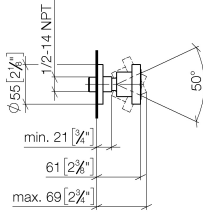

Body spray without volume control - Brushed Light Gold

28 528 979 Product version from 10/1/2023

- spray head Ø 55mm
- ball-joint pivotable through 25° (in any direction)
- HORIZONTAL RAIN, max. flow rate 7 l/min (at 3 bar)
- with anti-scale system
- rosette Ø 55 mm
- 1/2" connection
- WRAS

Recommended miscellaneous

- Concealed wall elbow -**
- min. recess depth mm
 - max. recess depth mm

35 085 970 90

Body spray without volume control - Brushed Light Gold

28 528 979 Product version from 10/1/2023

mm [inches]

Flow rate chart

Codes & Standards

DIN 4109

ISO 3822

Scottish Water
Byelaws

UK Water Supply
Regulations

Ü-Zeichen