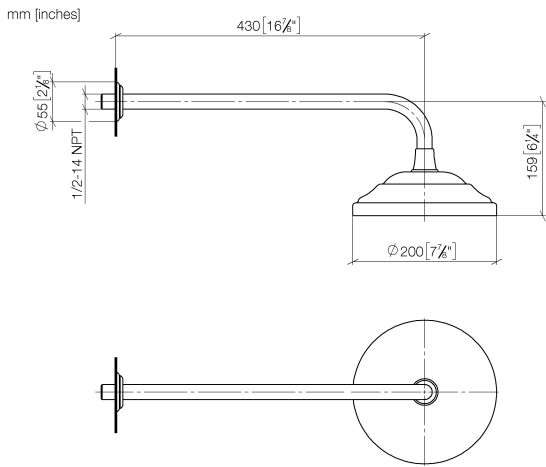

MADISON Rain shower with wall fixing 200 mm - Chrome

MADISON

28 545 977

- 435mm projection
- rain shower Ø 200 mm
- PURE RAIN, max. flow rate 14 l/min (at 3 bar)
- Function from: 8 l/min
- rosette Ø 55 mm
- 1/2" connection
- with anti-scale system

Recommended miscellaneous

- Concealed wall elbow -** 35 085 970 90
- max. recess depth 163 mm
 - min. recess depth 90 mm

28 545 977

Flow rate chart

Codes & Standards

DIN 4109

EN 1112

ISO 3822

Ü-Zeichen

MADISON Rain shower with wall fixing 200 mm - Chrome

MADISON

28 545 977

Certificates

DVGW_DW-
6517DN0

LGA_38

28 545 977

Product version up to 12/5/2019

Product version from 12/5/2019

MADISON Rain shower with wall fixing 200 mm - Chrome

MADISON

28 545 977

Spare parts list

Product version up to 12/5/2019

Product version from 12/5/2019